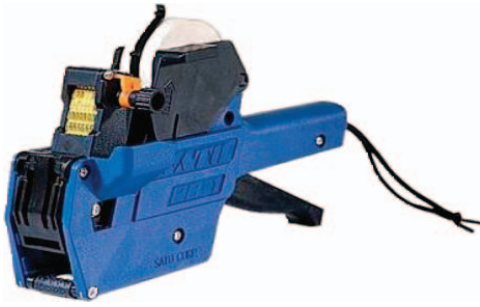

▶ APPLICATIONS

Industries

- Retail stores and supermarkets
- Food processing industry
- Manufacturing industry

Usage of Application

- Pricing information. For example; Unit and Promotional Pricing
- Food information. For example; Units of Measurement and Origin
- Quality control. For example; Operators and Departmental Code

General Specifications

PB-1

MODEL	PB1
Band Per Head	5, 6, 7
Font Height	3 ~ 5 mm (0.12" ~ 0.20")
Label Size	W 18 x P 10.4 mm (W 0.71" x P 0.41")
Label Type Supported	Rectangular
No. Of Pieces Per Roll	1,000 pieces per roll
Labeller Size	W 52 x D 219 x H 118 mm (W 2.05" x D 8.63" x H 4.65")
Body Colour	Yellow, Red, Blue, Black

Specifications might vary from region to region and are subject to change without notice.

Contact For more information about SATO around the globe, visit www.satoworldwide.com

AMERICAS

10350A Nations Ford Road Charlotte, NC
28273
Tel: (704) 644-1650
Fax: (704) 644-1662
E: satosales@satoamerica.com

ASIA PACIFIC & OCEANIA

438B, Alexandra Road,
#09-01/02, Alexandra Technopark
Singapore 119968
Tel: (65) 6271-5300
Fax: (65) 6273-6011
E: sales@satoasiapacific.com

EUROPE

Lambroekstraat 5A, 1831 Diegem, Belgium
Tel: (32) 2 719 03 90
Fax: (32) 2 719 03 99
E: info@be.satoeurope.com

For sales & general enquiries: sales@satogbs.com