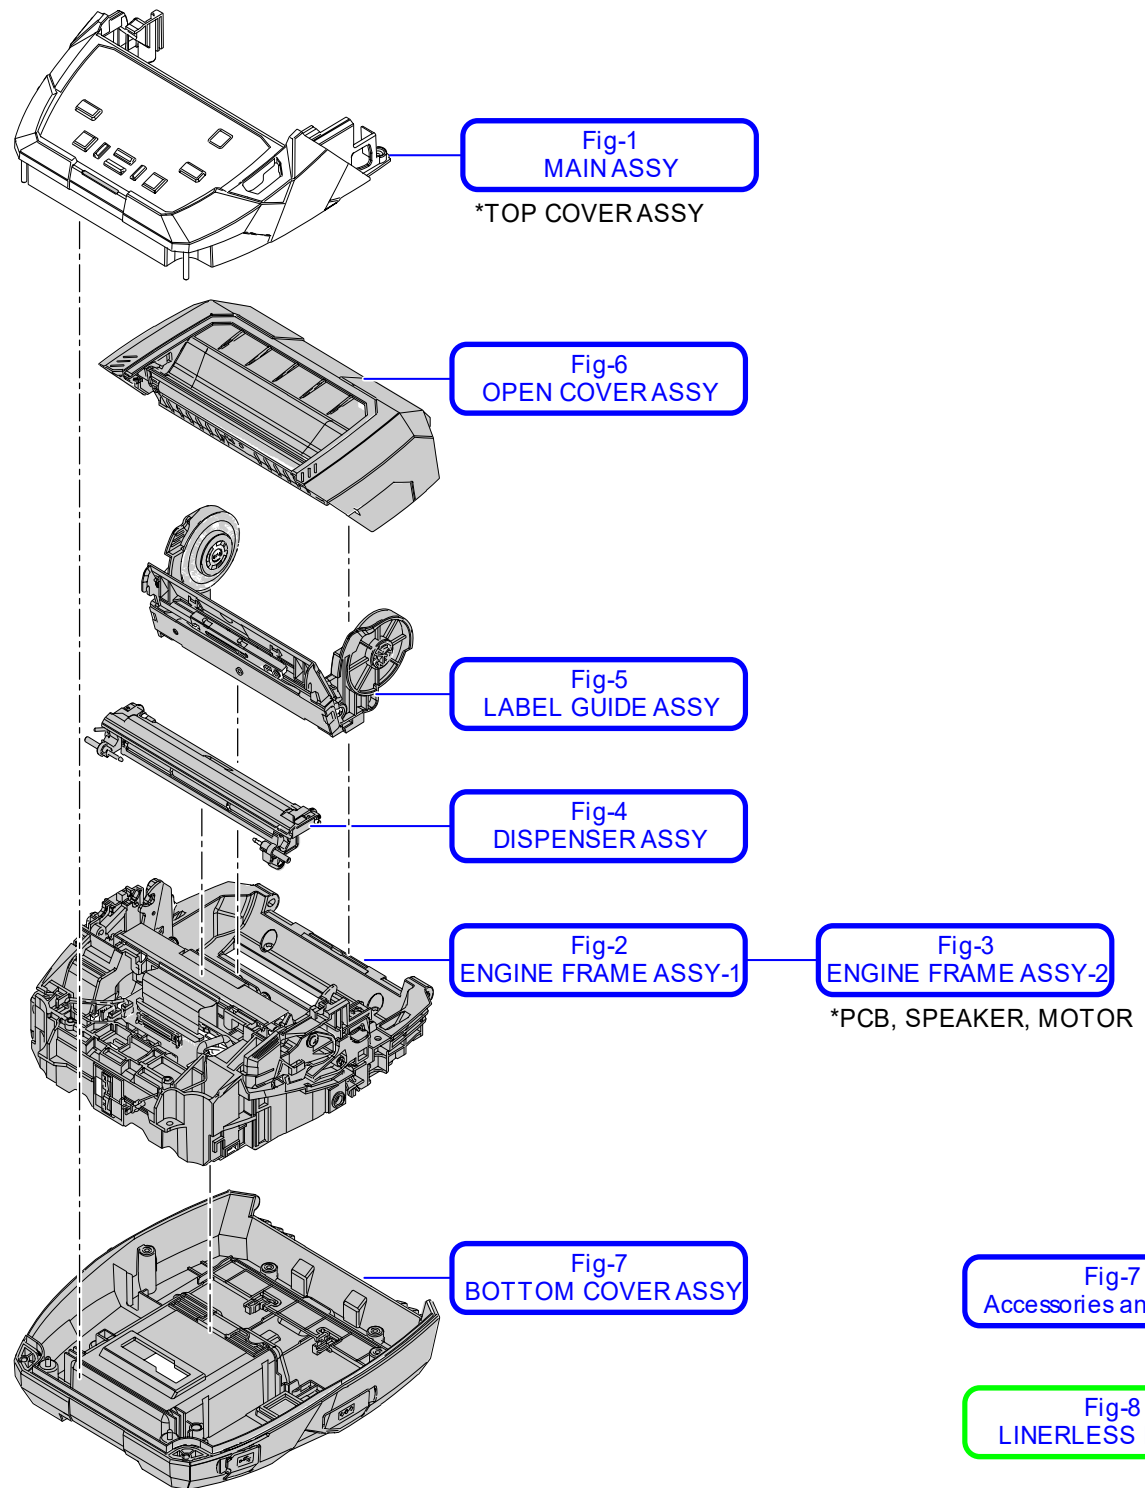

Service Parts

PW4NX

Version: PW4NX-r01-24-1-22SP

© 2022 SATO Corporation.

All rights reserved.

MAIN ASSY

[TOP](#)

No.	FIRST CODE	DESCRIPTION	NOTE
1	R41659103	TOP COVER SUB ASSY	
2	R40613803	HEAD SUB ASSY	*1
3	R41659303	<u>DISPENSER ASSY</u>	FIG-4
4	P62835200	DIS COVER SHAFT	
5	R42955105	<u>LABEL GUIDE ASSY</u>	FIG-5
6	P62834600	HINGE SHAFT	
7	P62835902	HINGE SPRING	
8	R41659200	<u>BOTTOM COVER ASSY</u>	FIG-7
S1	P65448100	PAN HEAD SCREW M3 MEC(NIC)	
S2	MA2300621	BIND HEAD SCREW	
Fig-2		<u>ENGINE FRAME ASSY-1</u>	
Fig-6		<u>OPEN COVER ASSY</u>	

NOTE *1: Recommended Spare parts

ENGINE FRAME ASSY-1

[TOP](#)

No.	FIRST CODE	DESCRIPTION	NOTE
9	P63046102	CONNECTING BAR	
10	P63046203	LOCK LEVER	
11	P62834001	HEAD FRAME	
12	R39175500	EARTH GROUND CABLE SET-LF	
13	P62836001	HEAD SPRING	
14	P62834701	HEAD SHAFT	
15	R39245800	PW4NX-HEAD FPC ASSY-LF	
16	P62834104	COVER OPEN LATCH	
17	P62836100	LATCH SPRING	
18	P62834802	LATCH SHAFT	
19	P62814903	DIS OPEN LEVER	
20	P62836200	DIS LEVER SPRING	
21	ND0020030	E SNAP RING	
22	P62815003	COVER OPEN LEVER	
23	P63242300	OPEN LEVER BUSH	
24	P63340000	HEAD COVER SHEET	
25	P63018802	HEAD PACKING	
S3	MH0301021	PAN HEAD P TIGHT SCREW	
S4	MD3300621	PAN HEAD SCREW+SW+WS	
S5	MH9300822	PAN HEAD P TIGHT SCREW	