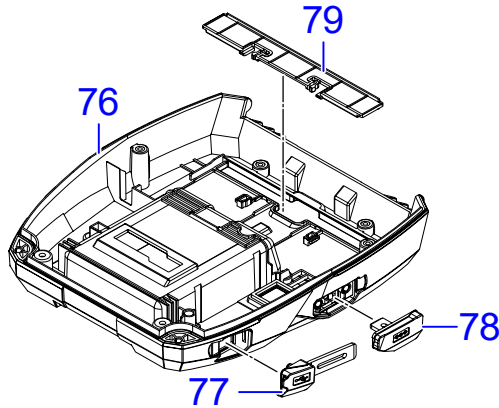

BOTTOM COVER ASSY