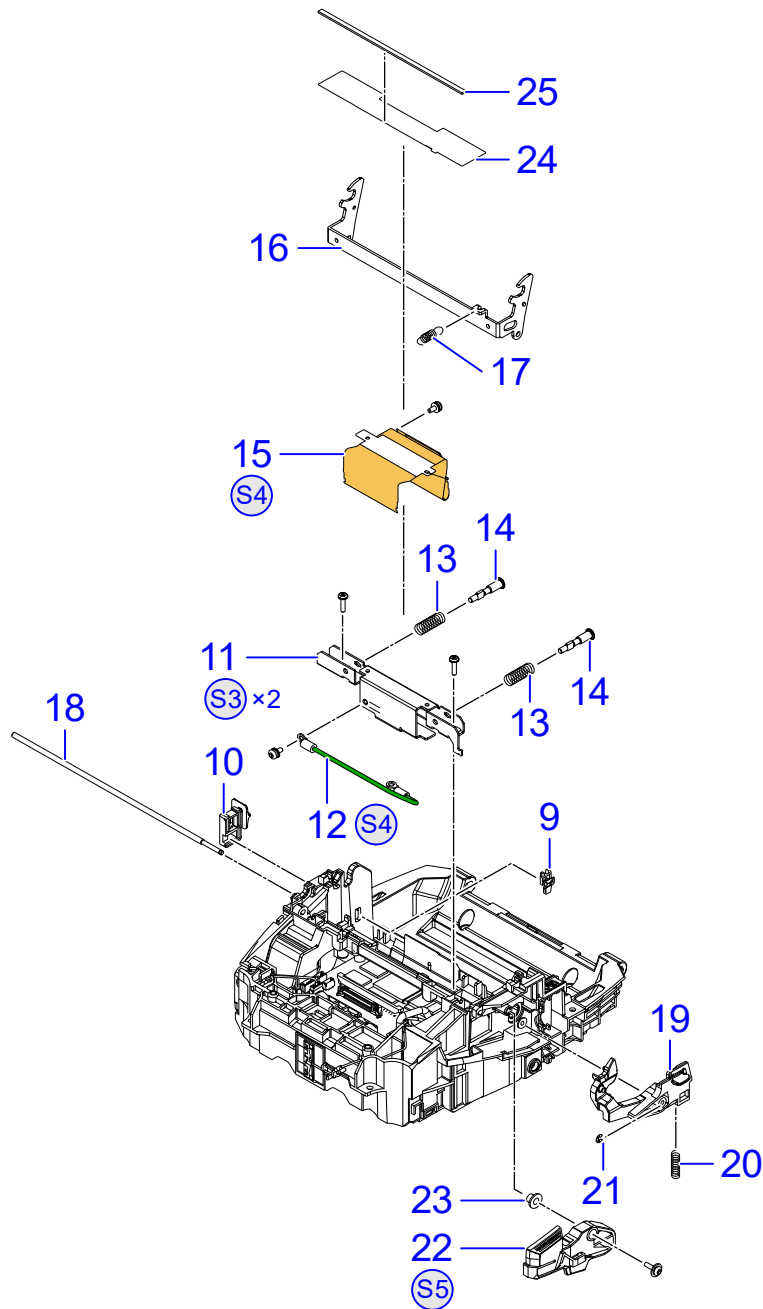

Service Parts

PW4NX

Version: PW4NX-r01-24-1-22SP

© 2022 SATO Corporation.

All rights reserved.

MAIN ASSY

[TOP](#)

No.	FIRST CODE	DESCRIPTION	NOTE
1	R41659103	TOP COVER SUB ASSY	
2	R40613803	HEAD SUB ASSY	*1
3	R41659303	<u>DISPENSER ASSY</u>	FIG-4
4	P62835200	DIS COVER SHAFT	
5	R42955105	<u>LABEL GUIDE ASSY</u>	FIG-5
6	P62834600	HINGE SHAFT	
7	P62835902	HINGE SPRING	
8	R41659200	<u>BOTTOM COVER ASSY</u>	FIG-7
S1	P65448100	PAN HEAD SCREW M3 MEC(NIC)	
S2	MA2300621	BIND HEAD SCREW	
Fig-2		<u>ENGINE FRAME ASSY-1</u>	
Fig-6		<u>OPEN COVER ASSY</u>	

NOTE *1: Recommended Spare parts

ENGINE FRAME ASSY-1

[TOP](#)

No.	FIRST CODE	DESCRIPTION	NOTE
9	P63046102	CONNECTING BAR	
10	P63046203	LOCK LEVER	
11	P62834001	HEAD FRAME	
12	R39175500	EARTH GROUND CABLE SET-LF	
13	P62836001	HEAD SPRING	
14	P62834701	HEAD SHAFT	
15	R39245800	PW4NX-HEAD FPC ASSY-LF	
16	P62834104	COVER OPEN LATCH	
17	P62836100	LATCH SPRING	
18	P62834802	LATCH SHAFT	
19	P62814903	DIS OPEN LEVER	
20	P62836200	DIS LEVER SPRING	
21	ND0020030	E SNAP RING	
22	P62815003	COVER OPEN LEVER	
23	P63242300	OPEN LEVER BUSH	
24	P63340000	HEAD COVER SHEET	
25	P63018802	HEAD PACKING	
S3	MH0301021	PAN HEAD P TIGHT SCREW	
S4	MD3300621	PAN HEAD SCREW+SW+WS	
S5	MH9300822	PAN HEAD P TIGHT SCREW	