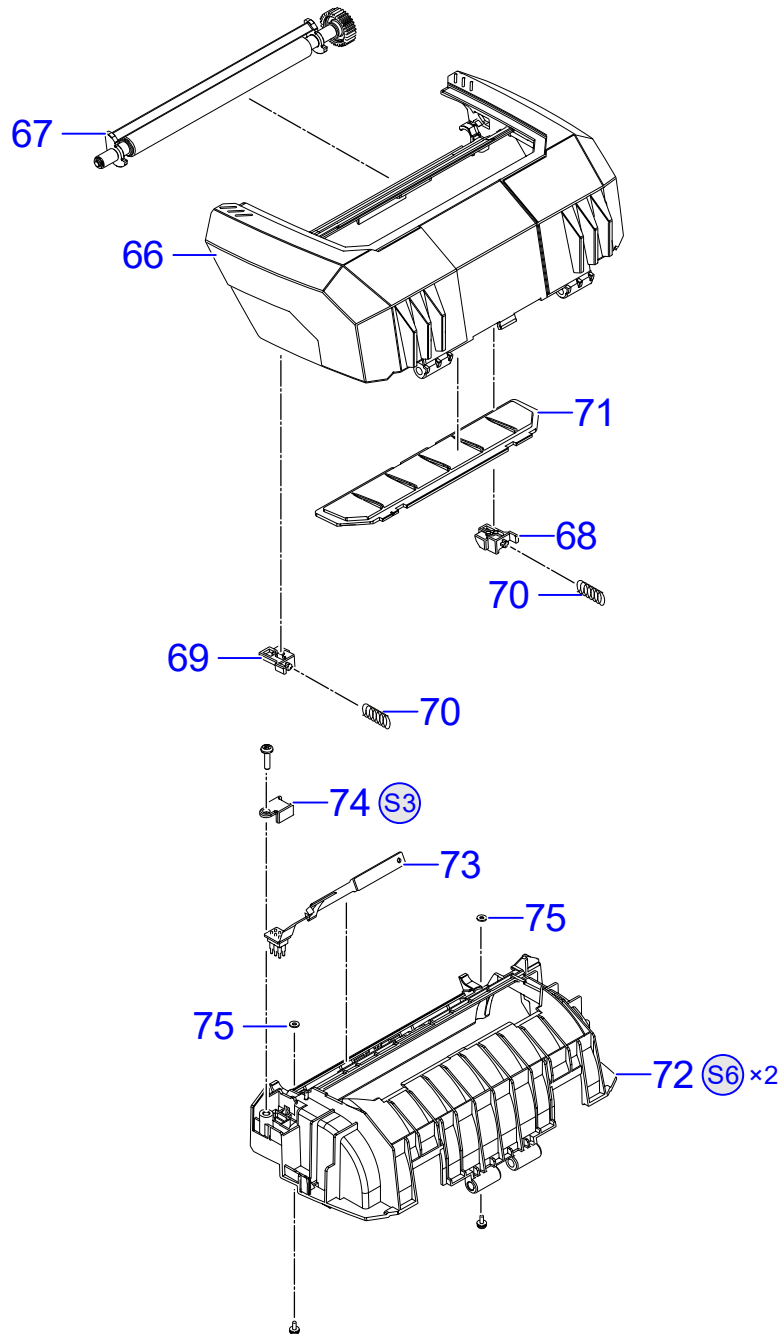

NOTE *1: Recommended Spare parts

ENGINE FRAME ASSY-1

[TOP](#)

No.	FIRST CODE	DESCRIPTION	NOTE
9	P63046102	CONNECTING BAR	
10	P63046203	LOCK LEVER	
11	P62834001	HEAD FRAME	
12	R39175500	EARTH GROUND CABLE SET-LF	
13	P62836001	HEAD SPRING	
14	P62834701	HEAD SHAFT	
15	R39245800	PW4NX-HEAD FPC ASSY-LF	
16	P62834104	COVER OPEN LATCH	
17	P62836100	LATCH SPRING	
18	P62834802	LATCH SHAFT	
19	P62814903	DIS OPEN LEVER	
20	P62836200	DIS LEVER SPRING	
21	ND0020030	E SNAP RING	
22	P62815003	COVER OPEN LEVER	
23	P63242300	OPEN LEVER BUSH	
24	P63340000	HEAD COVER SHEET	
25	P63018802	HEAD PACKING	
S3	MH0301021	PAN HEAD P TIGHT SCREW	
S4	MD3300621	PAN HEAD SCREW+SW+WS	
S5	MH9300822	PAN HEAD P TIGHT SCREW	

NOTE *1: Recommended Spare parts

LABEL GUIDE ASSY

[TOP](#)

No.	FIRST CODE	DESCRIPTION	NOTE
52	P63152703	LAEBL GUIDE HOLDER	
53	R40614004	LABEL GUIDE R S/A	
53-1	P62808803	LABEL GUIDE R	
53-2	P62813504	LABEL GUIDE CORE 075IN	
54	R40613905	LABEL GUIDE L S/A	
54-1	P62808704	LABEL GUIDE L	
54-2	P62813504	LABEL GUIDE CORE 075IN	
54-3	P62836502	LEVER SPRING	
54-4	P63155902	LABEL GUIDE LOCK	
55	P62812902	LABEL GUIDE RACK	
56	P66317900	GEAR(LABEL GUIDE)	
57	P63046301	RACK SPRING	
58	P63045901	LOCK UNIT RACK	
59	P62813102	LOCK UNIT PIN	
60	P62813200	LOCK UNIT GEAR	
61	P63046001	LOCK UNIT SPRING	
62	P62813301	LOCK UNIT GUIDE	
63	P62836302	LABEL GUIDE SPRING	
64	P65027901	LABEL GUIDE COVER	
65	QC6524200	STICKER(CAUTION HOT)	
S4	MD3300621	PAN HEAD SCREW+SW+WS	
S7	MH2200622	BIND P TIGHT	

NOTE *1: Recommended Spare parts

OPEN COVER ASSY

No.	FIRST CODE	DESCRIPTION	NOTE
66	P62808005	OPEN COVER	
67	R40613404	PLATEN ROLLER S/A	*1
68	P62812201	DIS NIP L	
69	P62812301	DIS NIP R	
70	P62830500	DIS NIP SPRING	
71	P62812102	WINDOW	
72	P62808106	INNER COVER	
73	R39246000	PW4NX-IM GAP FPC ASSY-LF	*1
74	P63339900	FPC HOLDER	
75	P63340100	SET WASHER	
S3	MH0301021	PAN HEAD P TIGHT SCREW	
S6	P65448200	PAN HEAD SCREW M2 MEC	