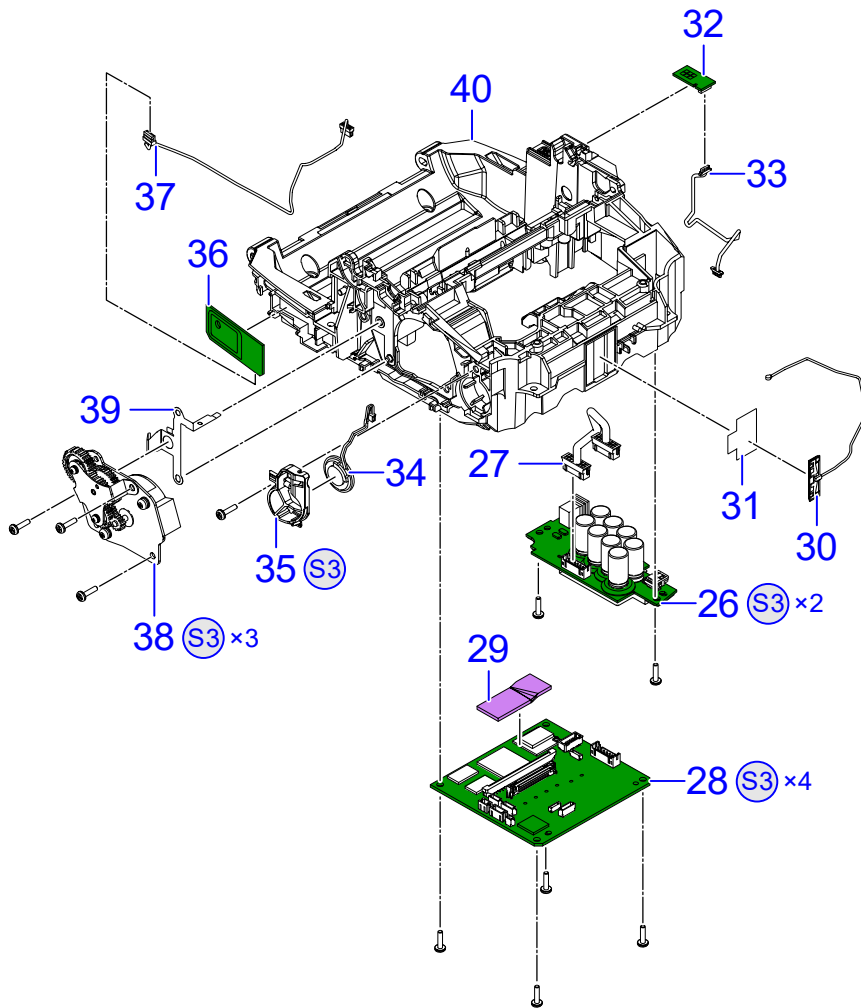

ENGINE FRAME ASSY-2

[TOP](#)

No.	FIRST CODE	DESCRIPTION	NOTE
26	R39245600	PW4NX-PWR PCB ASSY-LF	*1
27	R39085500	PWR CABLE SET-LF	
28	R40559300	PW4NX-CONT(J) PCB ASSY-LF	*1, JAPAN
28	R40455400	PW4NX-CONT(US) PCB ASSY-LF	*1, North America
28	R39245100	PW4NX-CONT PCB ASSY-LF	*1, Global
28-1	Q05399000	STICKER(LAMINATE) (42*50)	
28-2	Q05398800	BD ADD STICKER LAMI	
29	P63018700	HEAT CONDUCTING PAD	
30	R41659400	WLAN ANTENA SUB	*1
31	P63267901	WLAN ANTENA SHEET	
32	R39245200	PW4NX-IM GAP RELAY PCB ASSY-LF	*1
33	R39085700	IM GAP RELAY CABLE SET-LF	
34	K00651900	SPEAKER -LF	
35	P62808503	SPEAKER HOLDER	
36	R39245500	PW4NX-NFC PCB ASSY-LF	
37	R39085600	NFC CABLE SET-LF	
38	R40613705	GEAR BOX SUB ASSY	*1
39	P62833901	GROUND BRACKET	
40	P62808409	ENGINE FRAME	
S3	MH0301021	PAN HEAD P TIGHT SCREW	

NOTE *1: Recommended Spare parts