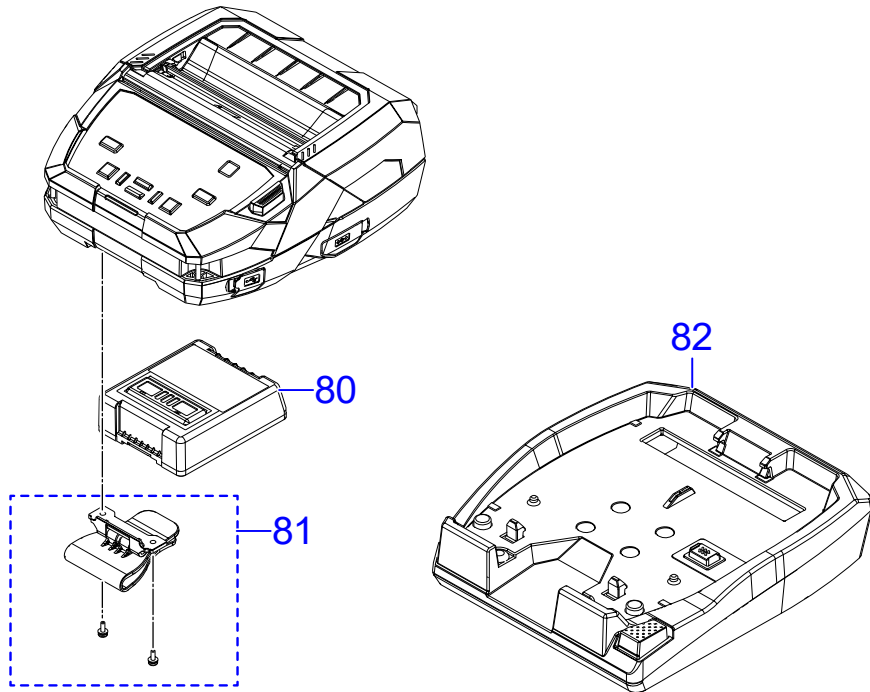

Accessories and Option

BOTTOM COVER ASSY

No.	FIRST CODE	DESCRIPTION	NOTE
76	R39625606	BOTTOM COVER(SILK)	
77	P62808203	USB COVER	
78	P62808301	DC COVER	
79	P62814802	FANFOLD COVER	
Accessories			
80	WWPW4510N	LITHIUM ION BATTERY	
81	R40543502	BELT CLIP KIT	
Option			
82	WWPW4500N	1 BAY CHARGING CRADLE	

NOTE

*1: Recommended Spare parts