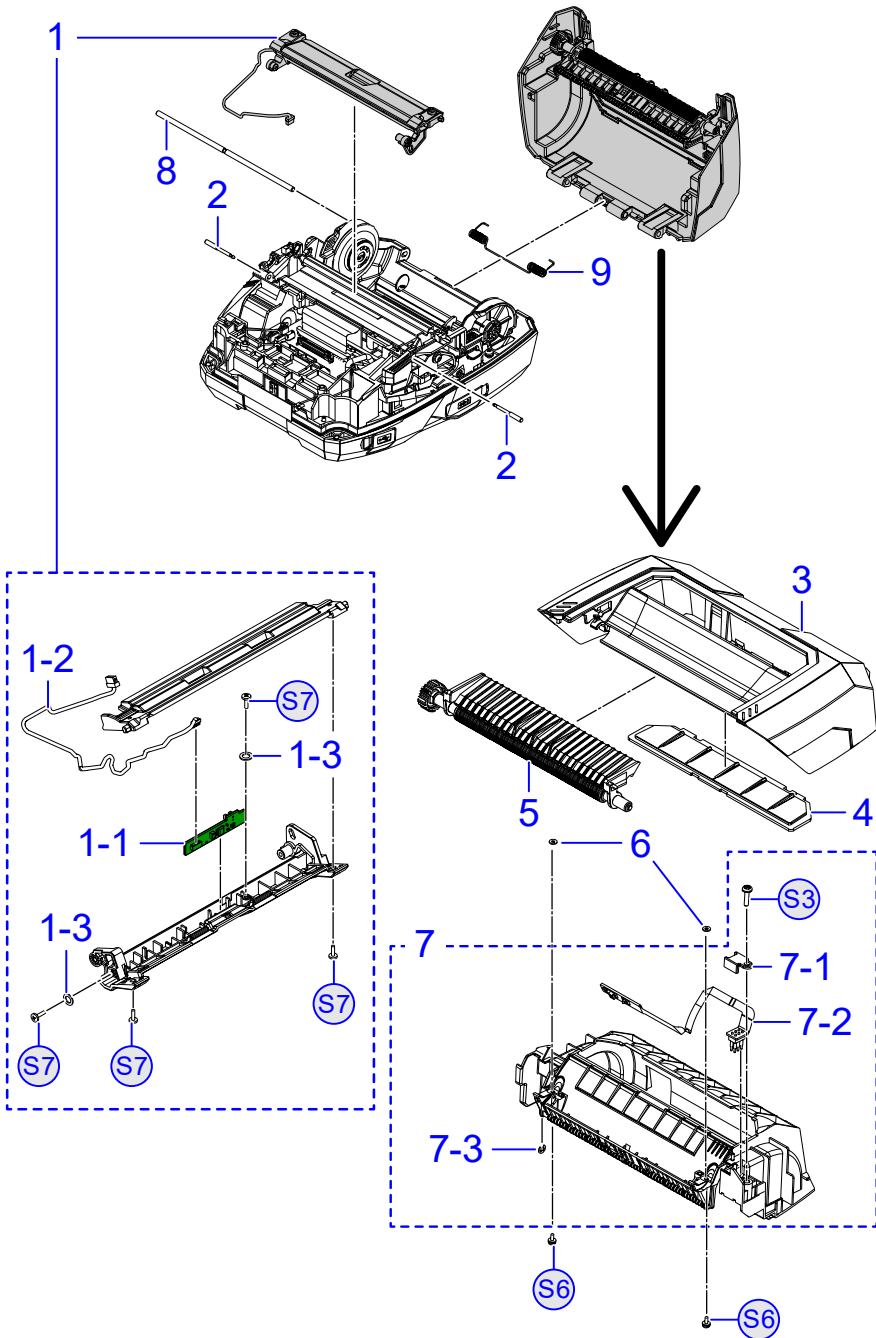

NOTE *1: Recommended Spare parts

OPEN COVER ASSY

No.	FIRST CODE	DESCRIPTION	NOTE
66	P62808005	OPEN COVER	
67	R40613404	PLATEN ROLLER S/A	*1
68	P62812201	DIS NIP L	
69	P62812301	DIS NIP R	
70	P62830500	DIS NIP SPRING	
71	P62812102	WINDOW	
72	P62808106	INNER COVER	
73	R39246000	PW4NX-IM GAP FPC ASSY-LF	*1
74	P63339900	FPC HOLDER	
75	P63340100	SET WASHER	
S3	MH0301021	PAN HEAD P TIGHT SCREW	
S6	P65448200	PAN HEAD SCREW M2 MEC	

NOTE *1: Recommended Spare parts

BOTTOM COVER ASSY**Accessories and Option****BOTTOM COVER ASSY**

No.	FIRST CODE	DESCRIPTION	NOTE
76	R39625606	BOTTOM COVER(SILK)	
77	P62808203	USB COVER	
78	P62808301	DC COVER	
79	P62814802	FANFOLD COVER	
Accessories			
80	WWPW4510N	LITHIUM ION BATTERY	
81	R40543502	BELT CLIP KIT	
Option			
82	WWPW4500N	1 BAY CHARGING CRADLE	

NOTE***1: Recommended Spare parts**

LINERLESS model

[TOP](#)

No.	FIRST CODE	DESCRIPTION	NOTE
1	R40929202	SENSOR ASSY N	
1-1	R39245300	PW4NX-DISP NONSEPA PCB ASSY-LF	
1-2	R39085800	DISP NONSEPA CABLE SET-LF	
1-3	P63018900	POLY SLIDER	
2	P62835200	DIS COVER SHAFT	
3	P62808005	OPEN COVER	
4	P62812102	WINDOW	
5	R40755202	PLATEN ROLLER S/A(N)	*1
6	P63340100	SET WASHER	
7	R41659500	INNER COVER(N) SUB	
7-1	P63339900	FPC HOLDER	
7-2	R39246000	PW4NX-IM GAP FPC ASSY-LF	
7-3	ND0020030	E SNAP RING	
8	P62834600	HINGE SHAFT	
9	P62835902	HINGE SPRING	
S3	MH0301021	PAN HEAD P TIGHT SCREW	
S6	P65448200	PAN HEAD SCREW M2 MEC	
S7	MH2200622	BIND P TIGHT	