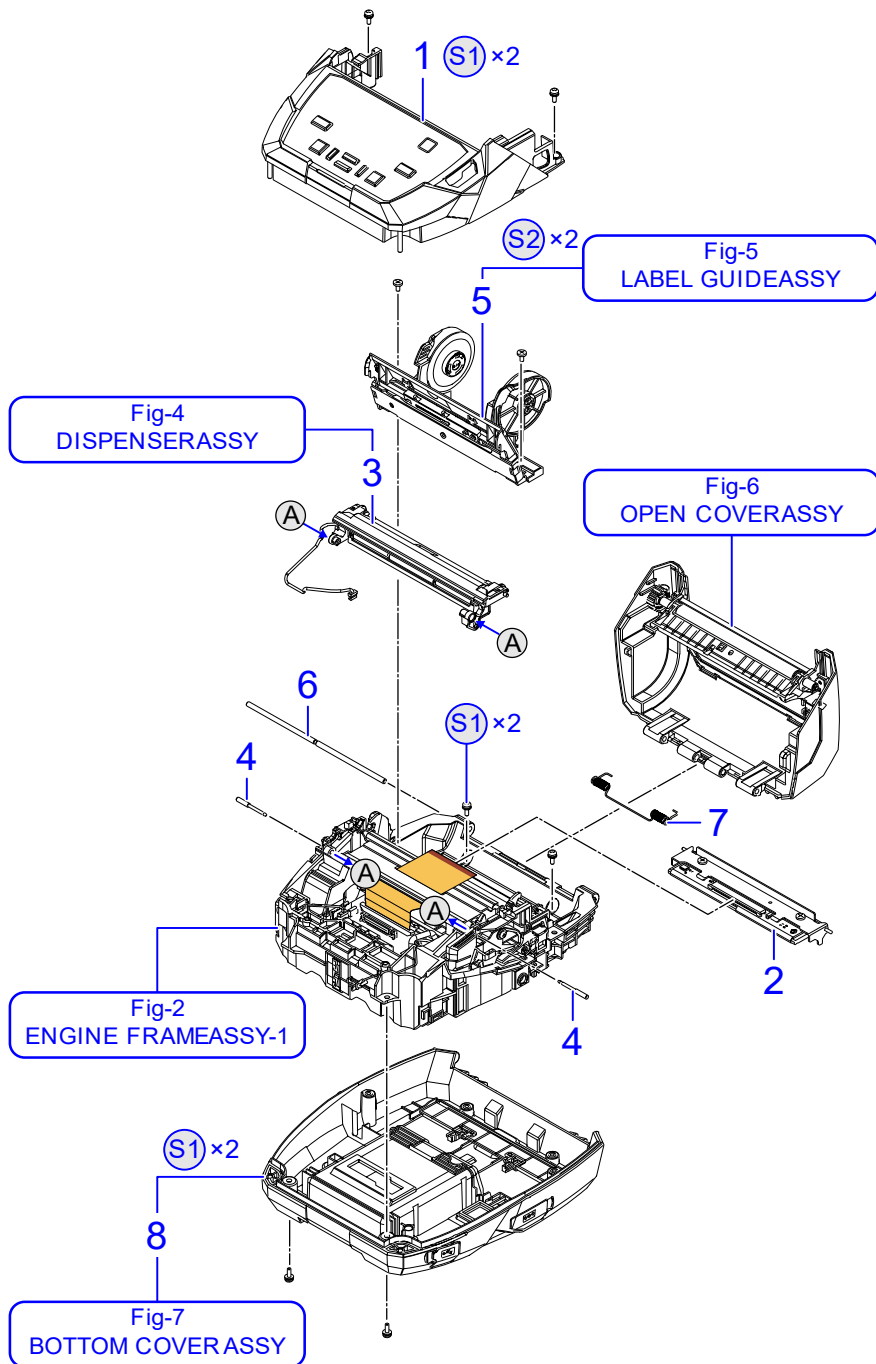

Service Parts

PW4NX

Version: PW4NX-r01-24-1-22SP

© 2022 SATO Corporation.

All rights reserved.

MAIN ASSY

[TOP](#)

No.	FIRST CODE	DESCRIPTION	NOTE
1	R41659103	TOP COVER SUB ASSY	
2	R40613803	HEAD SUB ASSY	*1
3	R41659303	<u>DISPENSER ASSY</u>	FIG-4
4	P62835200	DIS COVER SHAFT	
5	R42955105	<u>LABEL GUIDE ASSY</u>	FIG-5
6	P62834600	HINGE SHAFT	
7	P62835902	HINGE SPRING	
8	R41659200	<u>BOTTOM COVER ASSY</u>	FIG-7
S1	P65448100	PAN HEAD SCREW M3 MEC(NIC)	
S2	MA2300621	BIND HEAD SCREW	
Fig-2		<u>ENGINE FRAME ASSY-1</u>	
Fig-6		<u>OPEN COVER ASSY</u>	

NOTE *1: Recommended Spare parts

ENGINE FRAME ASSY-1

[TOP](#)

No.	FIRST CODE	DESCRIPTION	NOTE
9	P63046102	CONNECTING BAR	
10	P63046203	LOCK LEVER	
11	P62834001	HEAD FRAME	
12	R39175500	EARTH GROUND CABLE SET-LF	
13	P62836001	HEAD SPRING	
14	P62834701	HEAD SHAFT	
15	R39245800	PW4NX-HEAD FPC ASSY-LF	
16	P62834104	COVER OPEN LATCH	
17	P62836100	LATCH SPRING	
18	P62834802	LATCH SHAFT	
19	P62814903	DIS OPEN LEVER	
20	P62836200	DIS LEVER SPRING	
21	ND0020030	E SNAP RING	
22	P62815003	COVER OPEN LEVER	
23	P63242300	OPEN LEVER BUSH	
24	P63340000	HEAD COVER SHEET	
25	P63018802	HEAD PACKING	
S3	MH0301021	PAN HEAD P TIGHT SCREW	
S4	MD3300621	PAN HEAD SCREW+SW+WS	
S5	MH9300822	PAN HEAD P TIGHT SCREW	