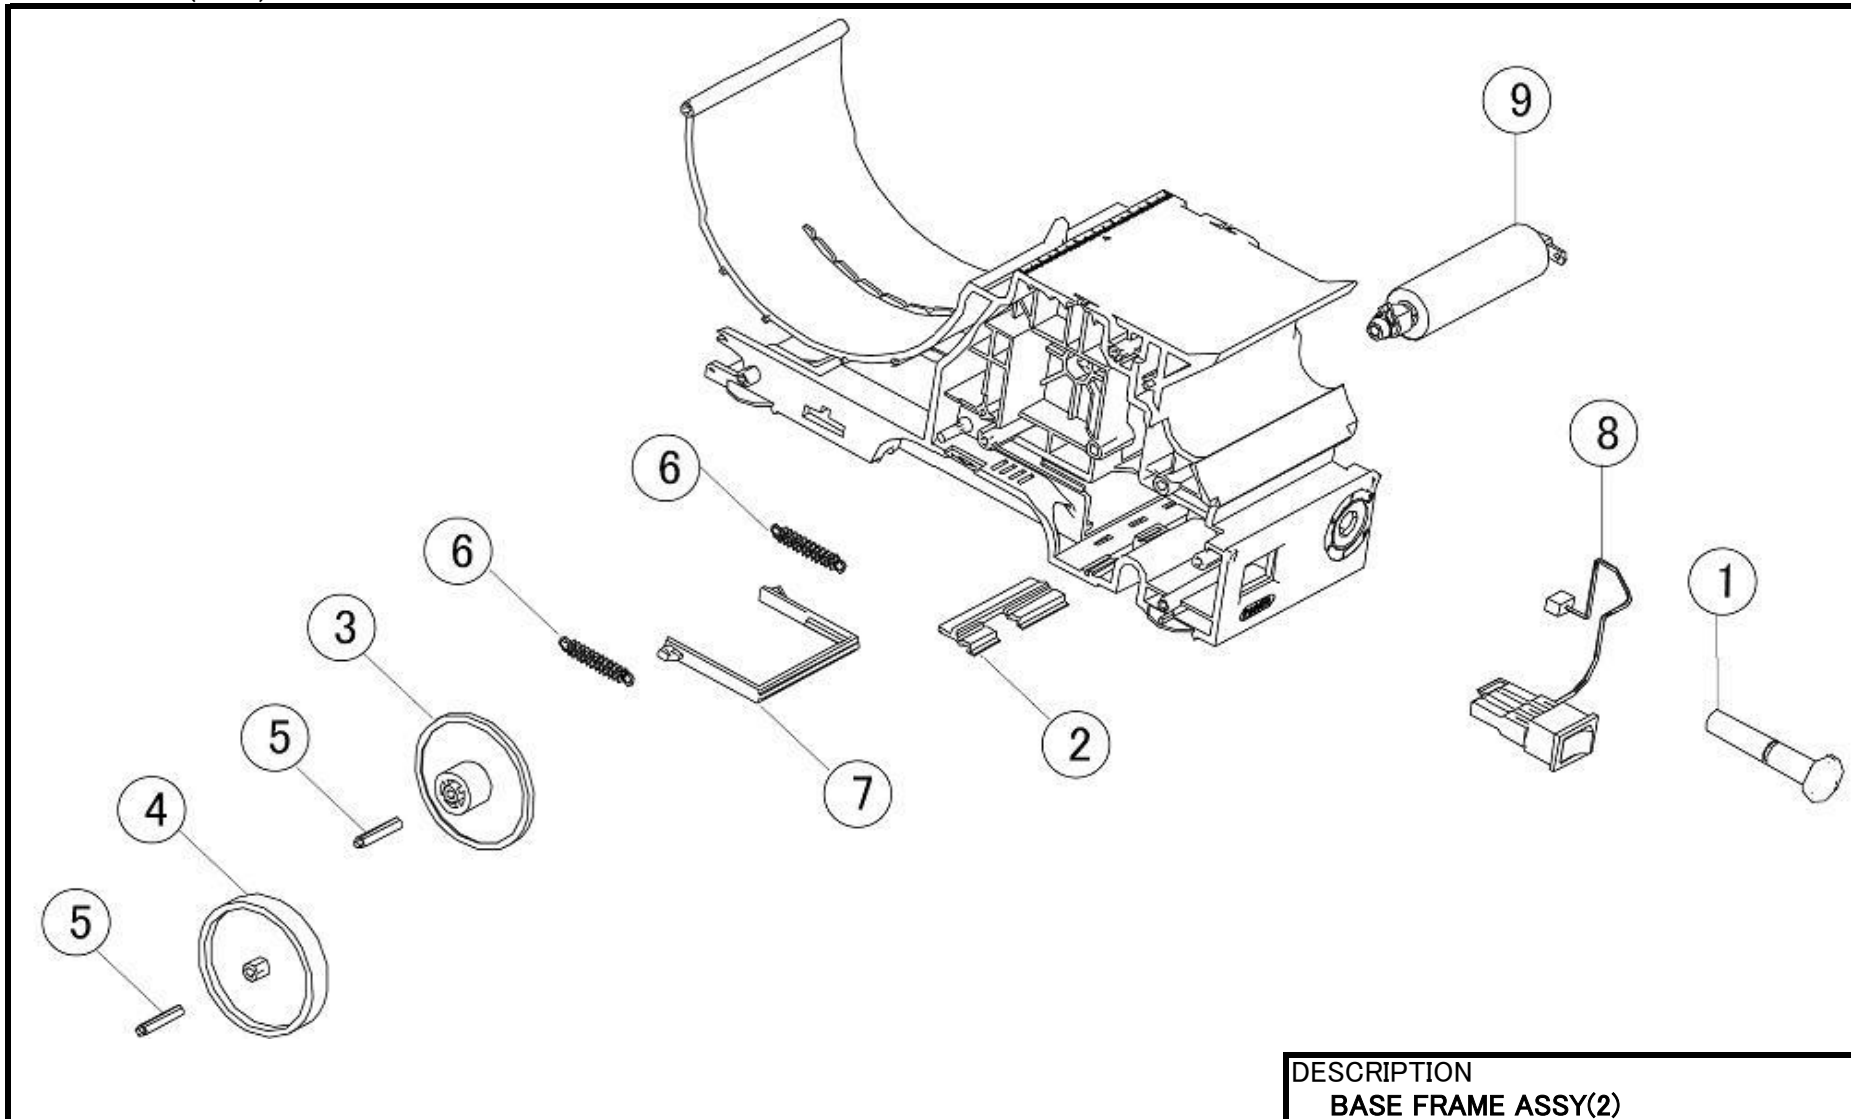

S-70 SERVICE PARTS LIST				
Assy BASE FRAME ASSY(2)				
No	First_Code	Description	Standard	Std_List Price
1	P11322000	KNOB		
2	P11324000	BATTERY RUBBER		
3	P11337000	GEAR A		
4	P11338000	GEAR B		
5	P11346001	GEAR SHAFT		
6	P11354000	BATTERY SPRING		
7	P11406001	BATTERY SUPPORT		
8	R05494001	POWER SWITCH SET - LF		
9	R06398000	FEED ROLLER SUB S-70