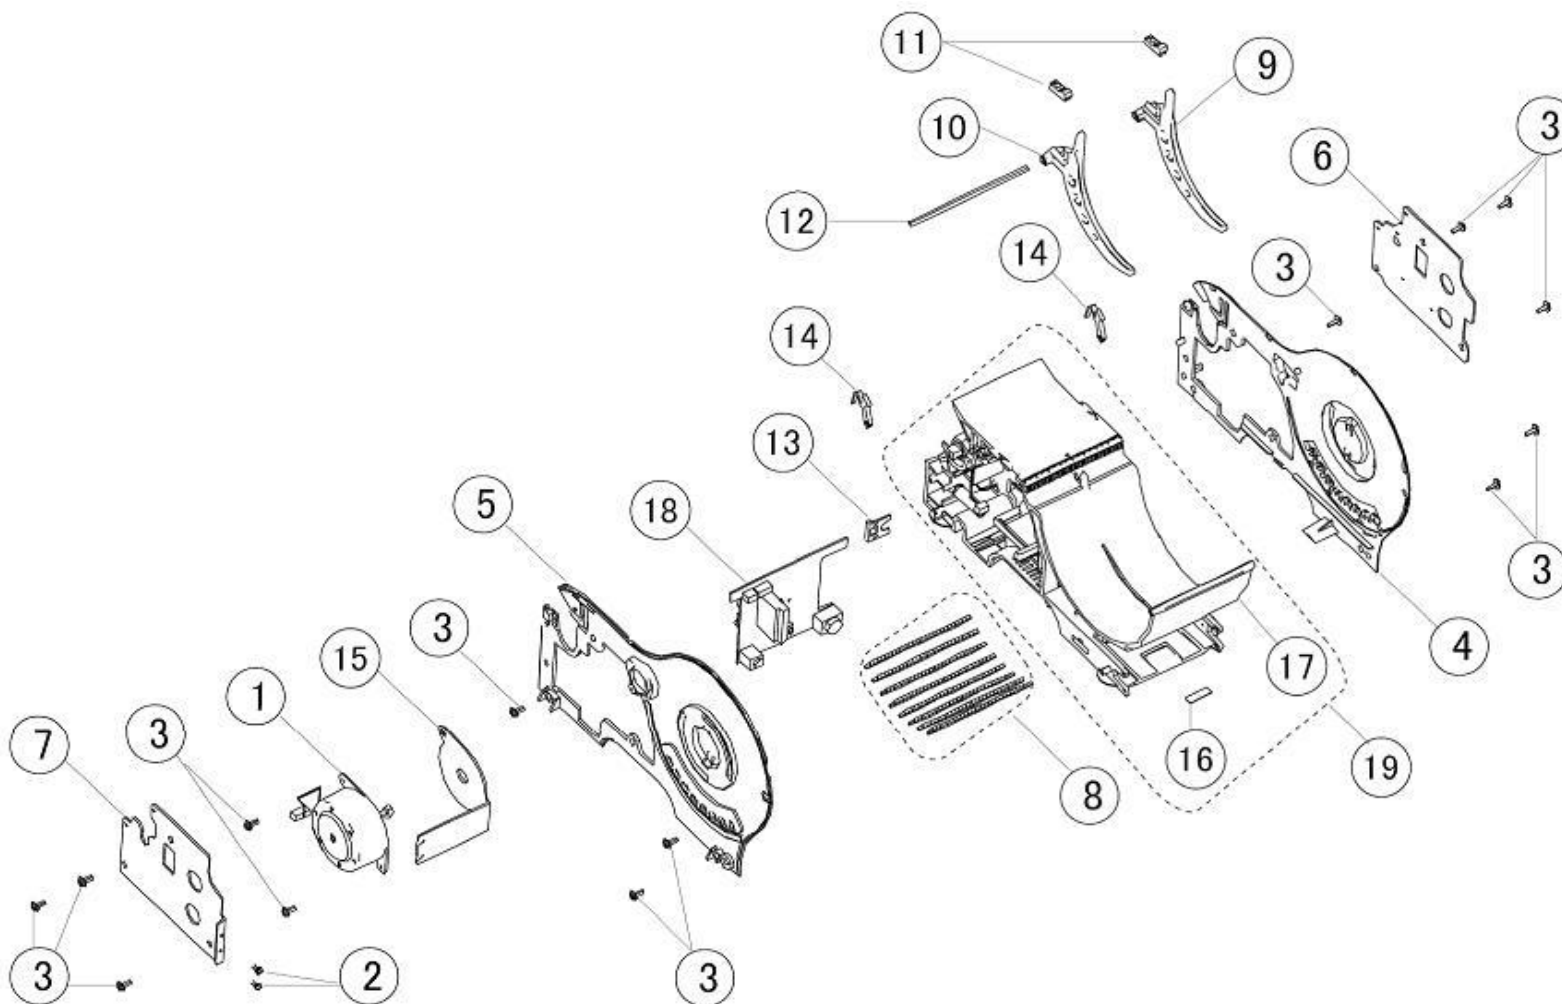

S-70 SERVICE PARTS LIST

発行

W0007XXXX

RV06-018

SATO CORPORATION . TOKYO. JAPAN

S-70 SERVICE PARTS LIST				
Assy COVER ASSY(1)				
No	First_Code	Description	Standard	Std_List Price
1	JG100011A	TIE WRAP		
2	MH9200622	PAN HEAD P-TIGHT SCREW		
3	ND0020030	E SNAP RING		
4	ND0040030	E SNAP RING		
5	P11325020	FRONT COVER A		
6	P11326010	OPEN LEVER LH		
7	P11327010	OPEN LEVER RH		
8	P11328000	SHAFT STOPPER LH		
9	P11329000	SHAFT STOPPER RH		
10	P11333012	SENSOR COVER A		
11	P11334011	SENSOR COVER B		
12	P11335011	SENSOR COVER C		
13	P11340000	NIP ROLLER SPRING		
14	P11347001	SEAL GUIDE SHAFT		
15	P11350001	NIP ROLLER SHAFT		
16	P11427000	SEAL GUIDE COLLAR		
17	P13020010	CABLE COVER		
18	R04668000	NIP ROLER SA		
19	R05495010	DISPENSE SENSOR SET-LF		

S-70 SERVICE PARTS LIST				
Assy COVER ASSY(2)				
No	First_Code	Description	Standard	Std_List Price
1	MH9300822	PAN HEAD P-TIGHT SCREW		
2	ND0020030	E SNAP RING		
3	P11319000	TOP COVER		
4	P11323000	FOOT		
5	P11332010	SEAL SUPPORT		
6	P11336010	BATTERY COVER		
7	P11341000	SEAL NIP HOLDER		
8	P11348001	SEAL NIP SHAFT		
9	P11909001	HANDLE		
10	P12027001	HANDLE SHAFT		
11	P14378010	DUST COVER		
12	PM1300902	PB1 APPLICATION ROLLER		
13	PM1301002	PB1 APPLICATION ROLLER CORE		
14	Q01108010	COVER LH (SILK)		
15	Q01110000	COVER RH (SILK)		
16	Q01197000	STICKER (SATO LOGO) S70		
17	R05497001	LED CABLE SET - LF		