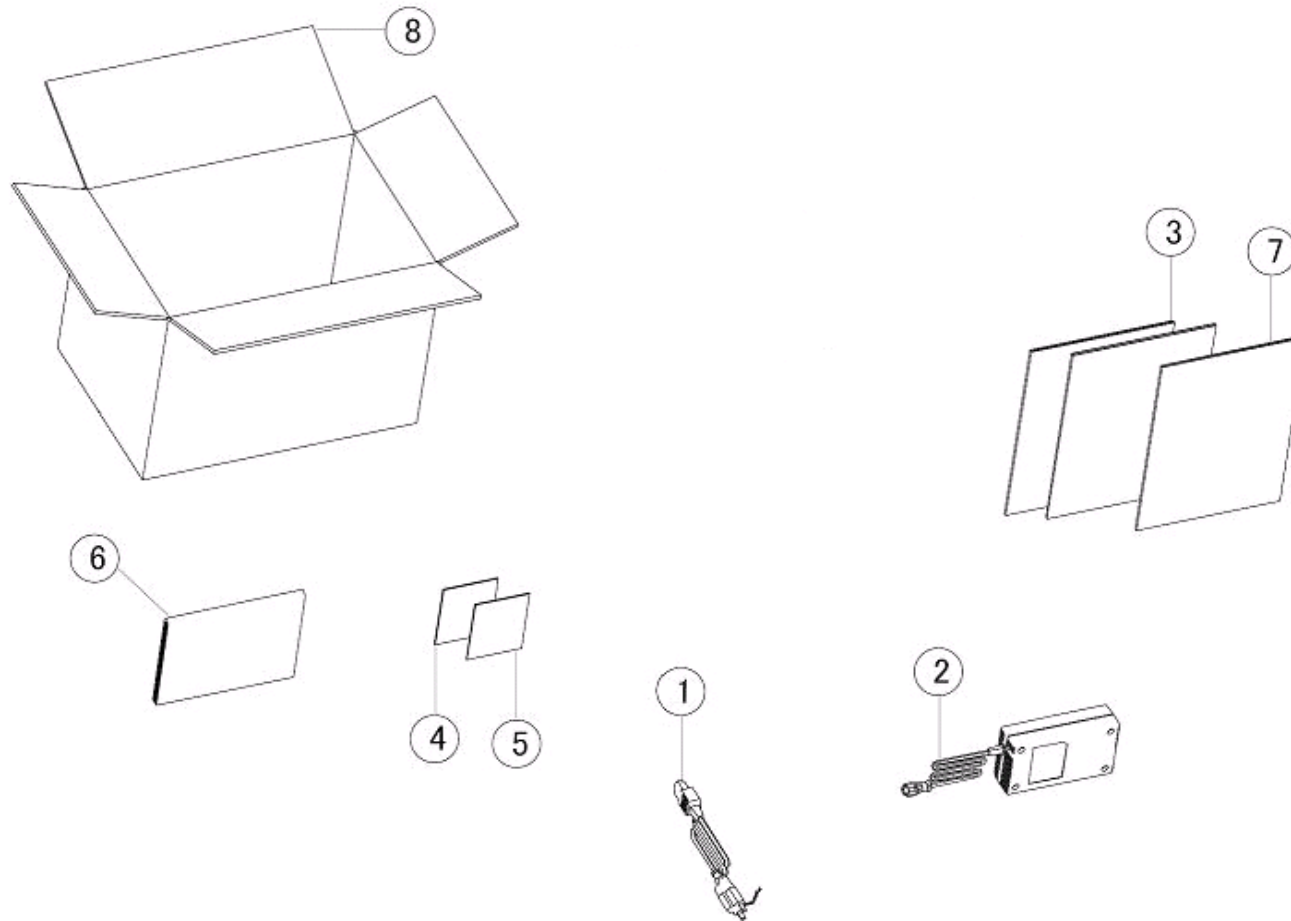

DESCRIPTION
ATTACHMENT ASSY

Seal Mate EX (S-70) SERVICE PARTS LIST				
Assy ATACHMENT ASSY				
No	First_Code	Description	Standard	Std_List Price
1	JH000331A	POWER CORD (EX2)		
2	K00114001	AC ADAPTOR S70		
3	PR7694900	MAINTENANCE GUIDE		
4	Q00501000	WARRANTY CARD TAG		
5	Q00572000	POLY BAG (WARRANTY)		
6	Q01194010	OPERATION MANUAL		
7	QB2031525	CUSHION		
8	R06096000	PACKING SET (STD) S70		
10	P22178000	OPERATION MANUAL (ENG.)