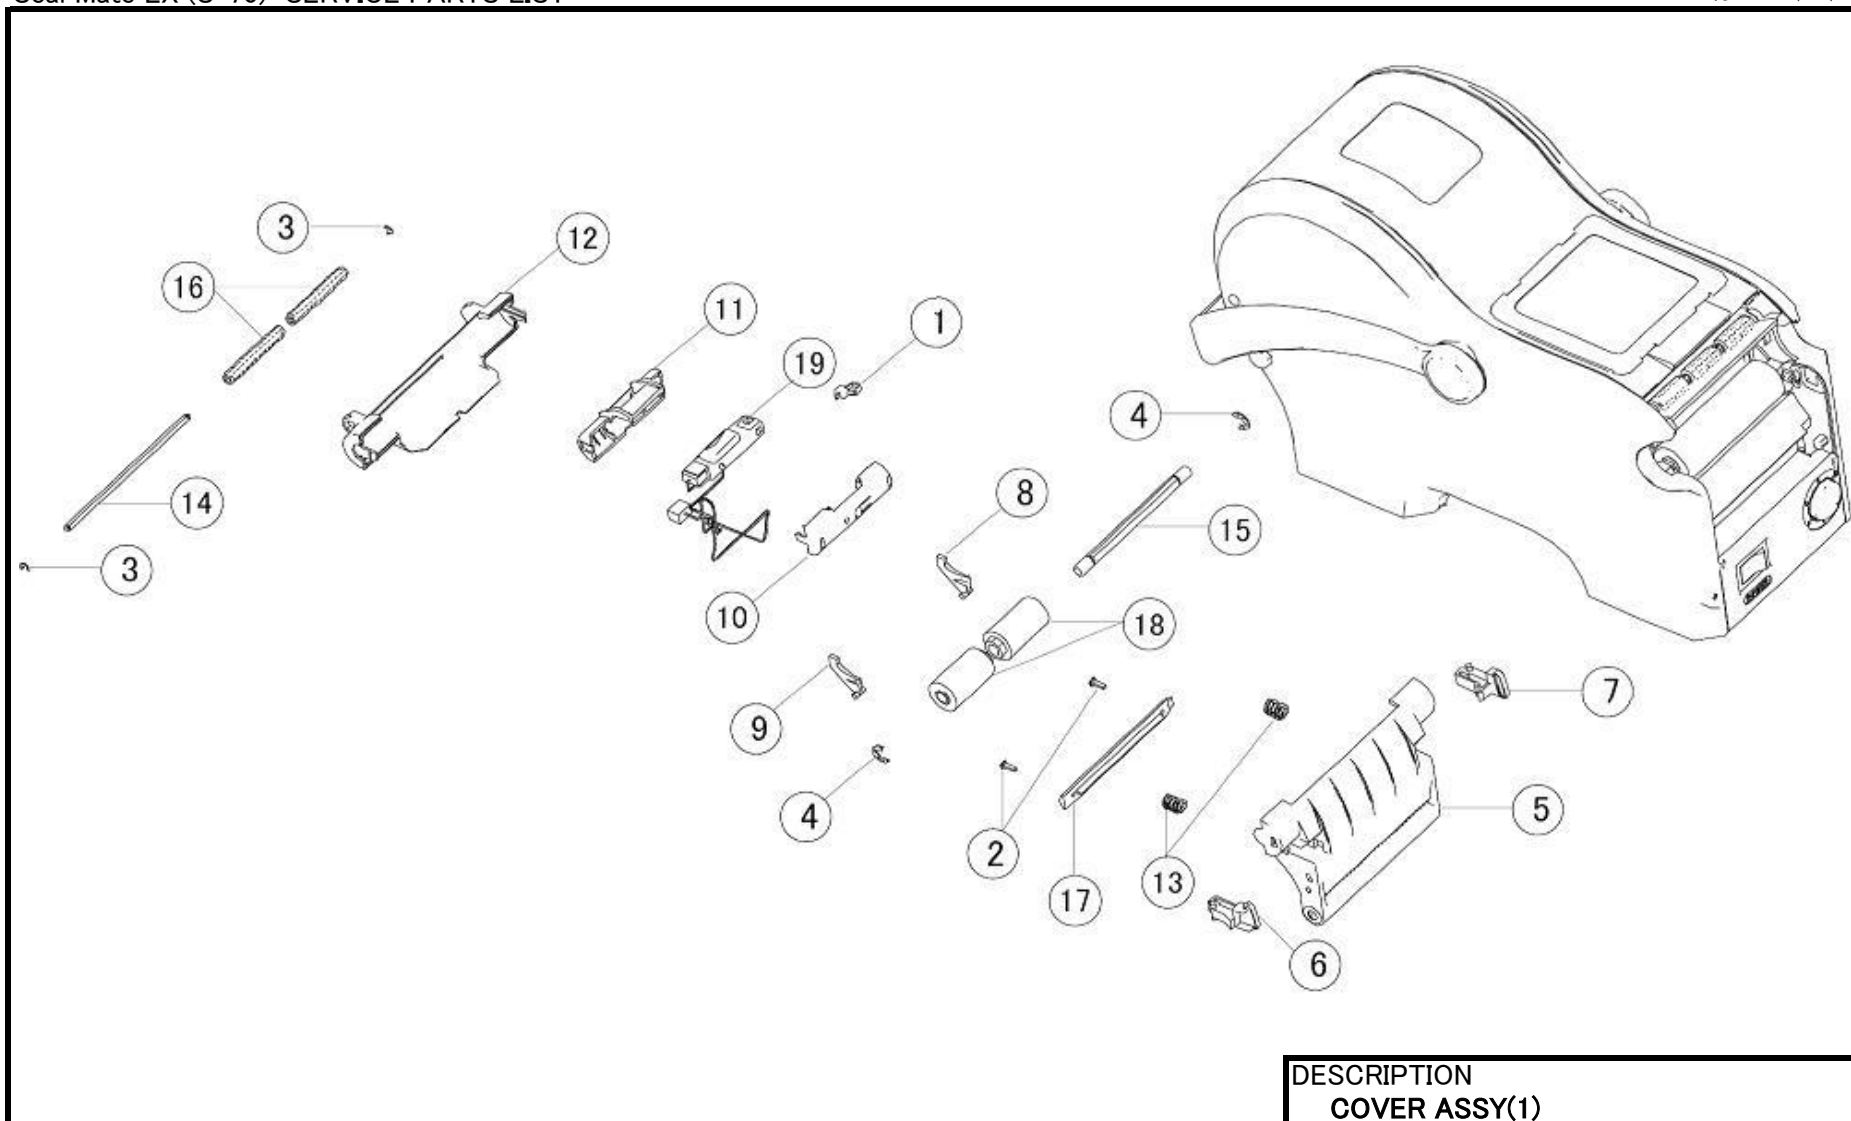

S-70 SERVICE PARTS LIST

発行

W0007XXXX

RV06-018

SATO CORPORATION . TOKYO. JAPAN

S-70 SERVICE PARTS LIST				
Assy COVER ASSY(1)				
No	First_Code	Description	Standard	Std_List Price
1	JG100011A	TIE WRAP		
2	MH9200622	PAN HEAD P-TIGHT SCREW		
3	ND0020030	E SNAP RING		
4	ND0040030	E SNAP RING		
5	P11325020	FRONT COVER A		
6	P11326010	OPEN LEVER LH		
7	P11327010	OPEN LEVER RH		
8	P11328000	SHAFT STOPPER LH		
9	P11329000	SHAFT STOPPER RH		
10	P11333012	SENSOR COVER A		
11	P11334011	SENSOR COVER B		
12	P11335011	SENSOR COVER C		
13	P11340000	NIP ROLLER SPRING		
14	P11347001	SEAL GUIDE SHAFT		
15	P11350001	NIP ROLLER SHAFT		
16	P11427000	SEAL GUIDE COLLAR		
17	P13020010	CABLE COVER		
18	R04668000	NIP ROLER SA		
19	R05495010	DISPENSE SENSOR SET-LF		

S-70 SERVICE PARTS LIST				
Assy COVER ASSY(2)				
No	First_Code	Description	Standard	Std_List Price
1	MH9300822	PAN HEAD P-TIGHT SCREW		
2	ND0020030	E SNAP RING		
3	P11319000	TOP COVER		
4	P11323000	FOOT		
5	P11332010	SEAL SUPPORT		
6	P11336010	BATTERY COVER		
7	P11341000	SEAL NIP HOLDER		
8	P11348001	SEAL NIP SHAFT		
9	P11909001	HANDLE		
10	P12027001	HANDLE SHAFT		
11	P14378010	DUST COVER		
12	PM1300902	PB1 APPLICATION ROLLER		
13	PM1301002	PB1 APPLICATION ROLLER CORE		
14	Q01108010	COVER LH (SILK)		
15	Q01110000	COVER RH (SILK)		
16	Q01197000	STICKER (SATO LOGO) S70		
17	R05497001	LED CABLE SET - LF		