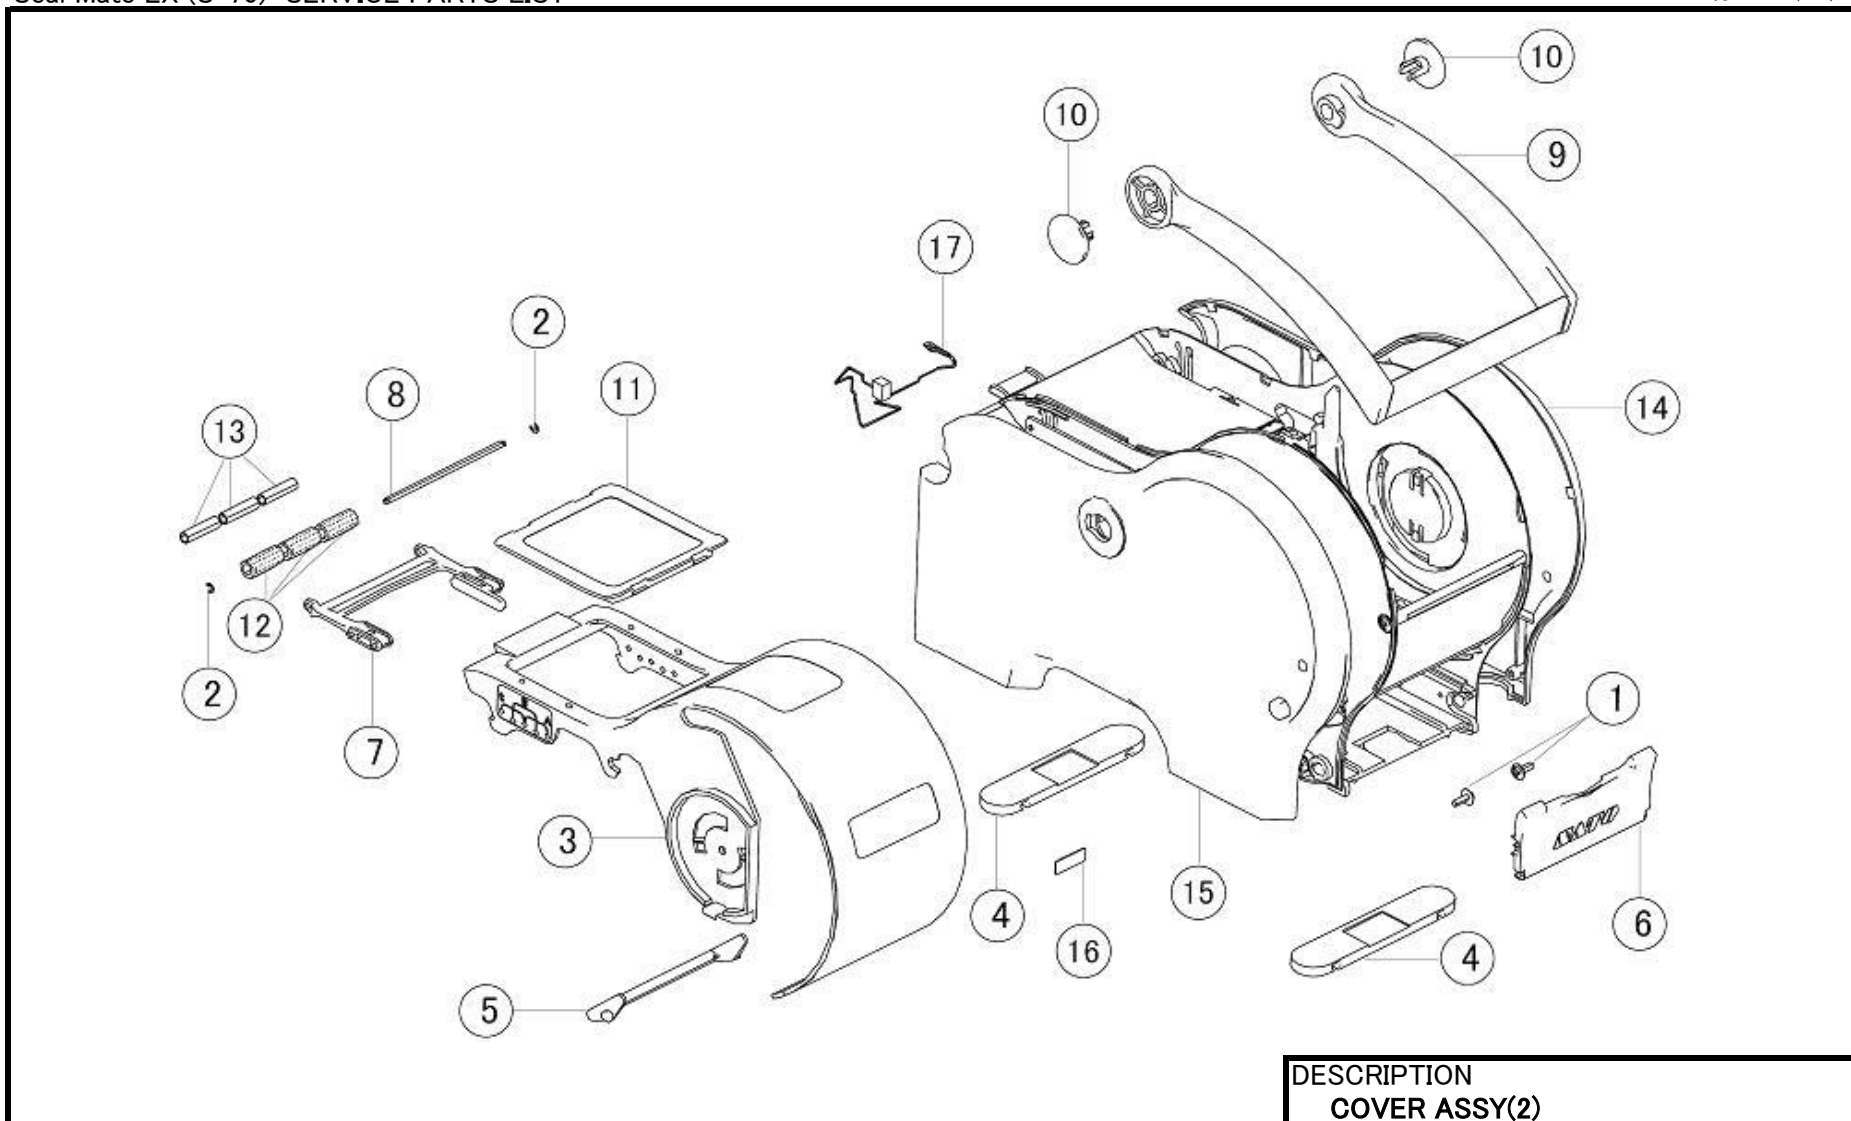

S-70 SERVICE PARTS LIST

発行

W0007XXXX

RV06-018

SATO CORPORATION . TOKYO. JAPAN

S-70 SERVICE PARTS LIST				
Assy COVER ASSY(1)				
No	First_Code	Description	Standard	Std_List Price
1	JG100011A	TIE WRAP		
2	MH9200622	PAN HEAD P-TIGHT SCREW		
3	ND0020030	E SNAP RING		
4	ND0040030	E SNAP RING		
5	P11325020	FRONT COVER A		
6	P11326010	OPEN LEVER LH		
7	P11327010	OPEN LEVER RH		
8	P11328000	SHAFT STOPPER LH		
9	P11329000	SHAFT STOPPER RH		
10	P11333012	SENSOR COVER A		
11	P11334011	SENSOR COVER B		
12	P11335011	SENSOR COVER C		
13	P11340000	NIP ROLLER SPRING		
14	P11347001	SEAL GUIDE SHAFT		
15	P11350001	NIP ROLLER SHAFT		
16	P11427000	SEAL GUIDE COLLAR		
17	P13020010	CABLE COVER		
18	R04668000	NIP ROLER SA		
19	R05495010	DISPENSE SENSOR SET-LF		

S-70 SERVICE PARTS LIST				
Assy COVER ASSY(2)				
No	First_Code	Description	Standard	Std_List Price
1	MH9300822	PAN HEAD P-TIGHT SCREW		
2	ND0020030	E SNAP RING		
3	P11319000	TOP COVER		
4	P11323000	FOOT		
5	P11332010	SEAL SUPPORT		
6	P11336010	BATTERY COVER		
7	P11341000	SEAL NIP HOLDER		
8	P11348001	SEAL NIP SHAFT		
9	P11909001	HANDLE		
10	P12027001	HANDLE SHAFT		
11	P14378010	DUST COVER		
12	PM1300902	PB1 APPLICATION ROLLER		
13	PM1301002	PB1 APPLICATION ROLLER CORE		
14	Q01108010	COVER LH (SILK)		
15	Q01110000	COVER RH (SILK)		
16	Q01197000	STICKER (SATO LOGO) S70		
17	R05497001	LED CABLE SET - LF		