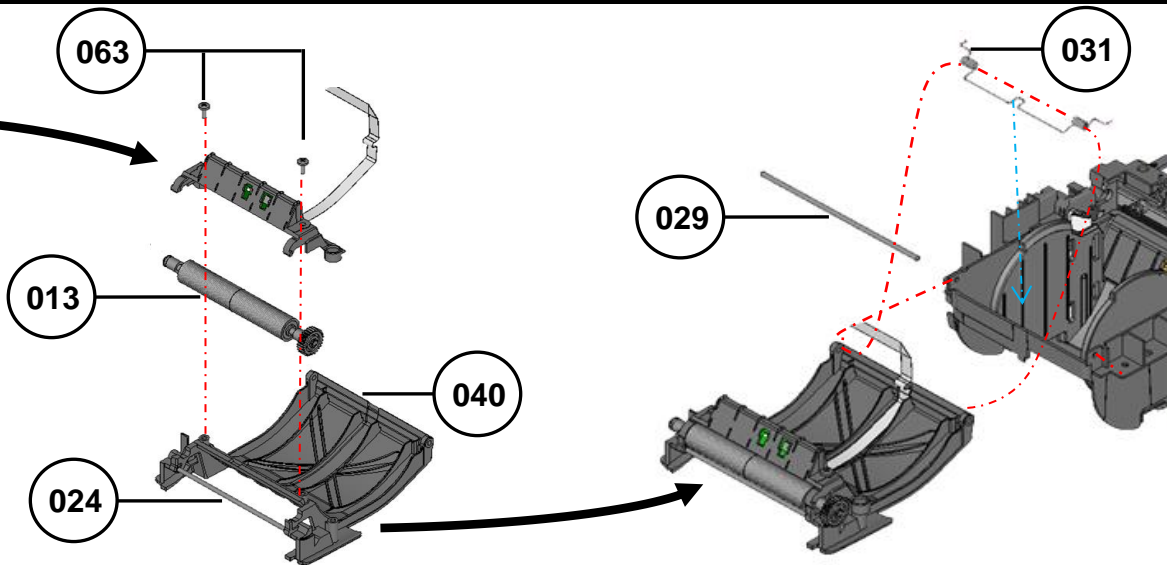

# PW208NX/PW208mNX SERVICE PARTS LIST

発行

PW208mNX  
WWPW26000  
WWPW2600G

PW208NX  
WWPW24000  
WWPW24080  
WWPW2400G  
WWPW2408G

SATO CORPORATION . TOKYO. JAPAN

DESCRIPTION  
Fig02-ASSY

<PW208NX>

DESCRIPTION  
Fig05-ASSY

<PW208NX>

<PW208mNX>

DESCRIPTION  
Fig06-ASSY

<PW208NX>

cable route

DESCRIPTION  
Fig07-ASSY

<PW208NX>

<PW208mNX>