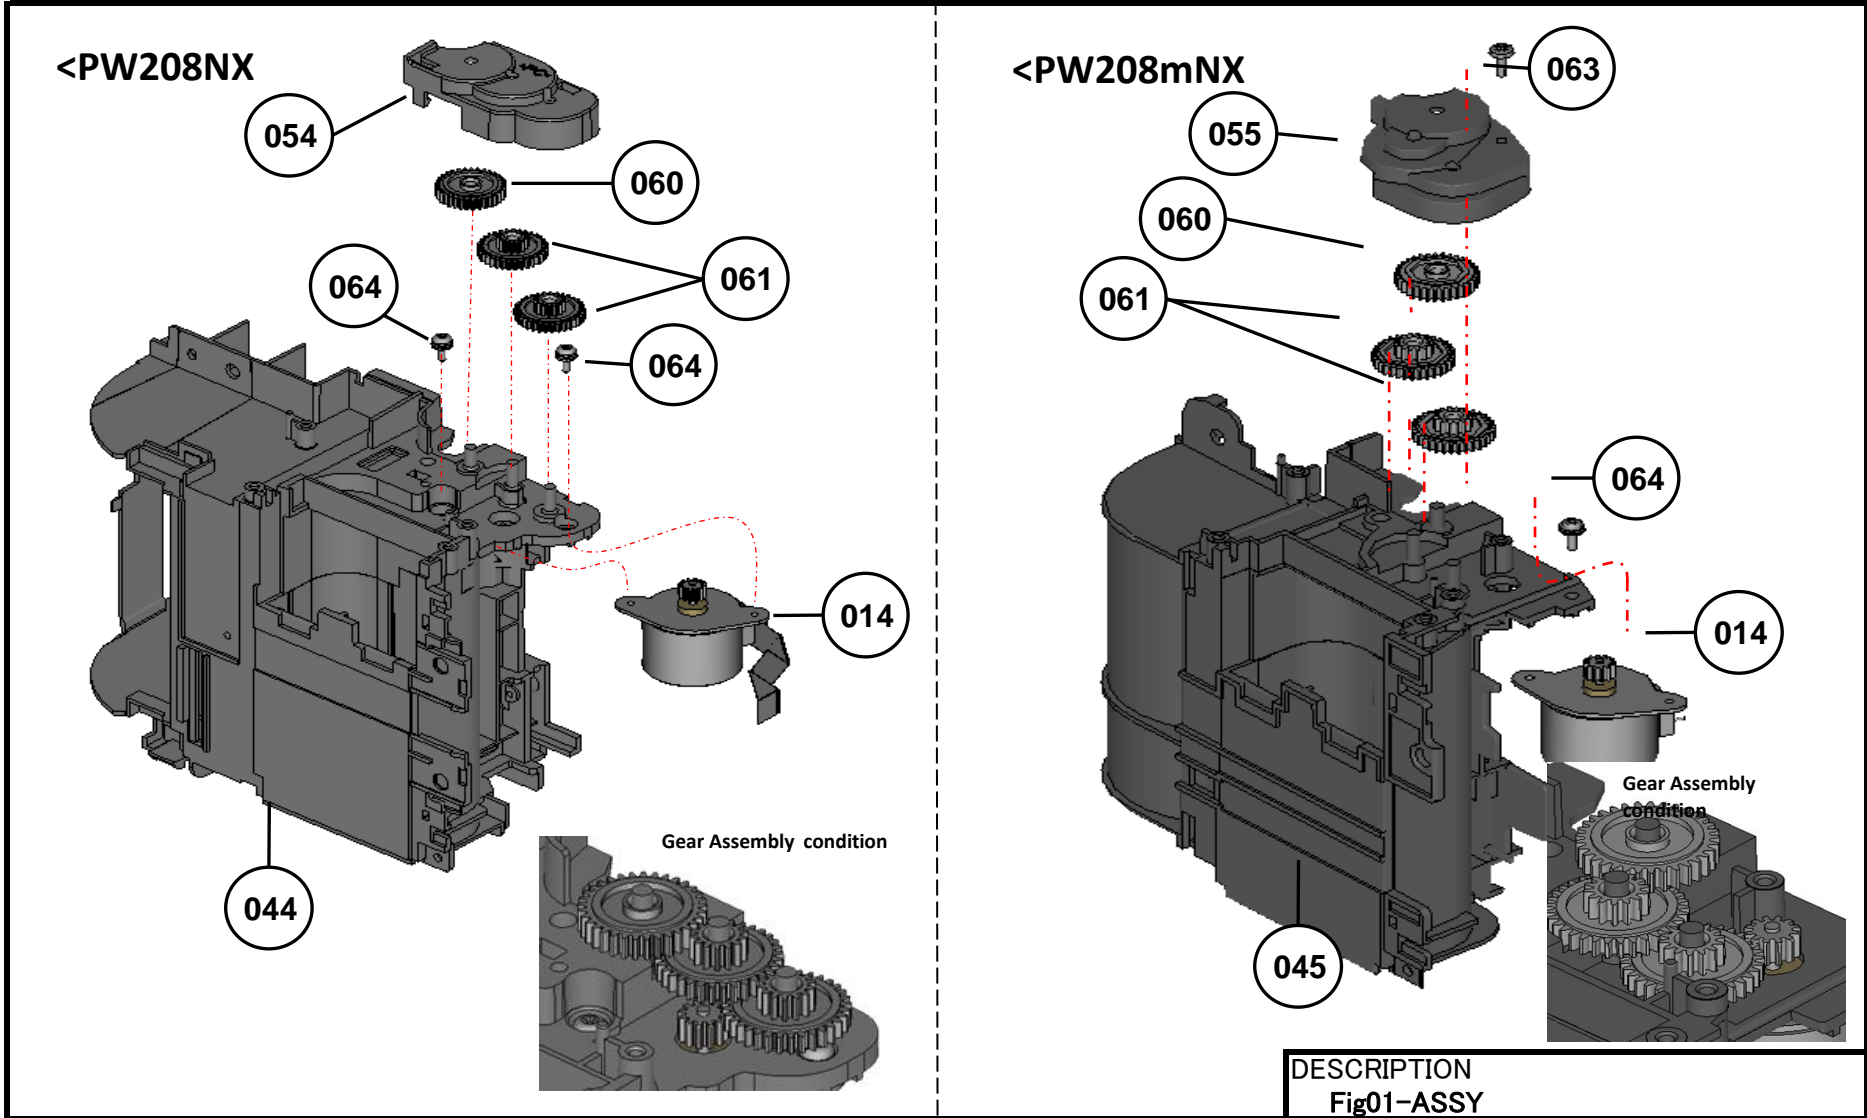

# PW208NX/PW208mNX SERVICE PARTS LIST

発行

PW208mNX  
WWPW26000  
WWPW2600G

PW208NX  
WWPW24000  
WWPW24080  
WWPW2400G  
WWPW2408G

SATO CORPORATION . TOKYO. JAPAN

DESCRIPTION  
Fig02-ASSY

<PW208NX>

DESCRIPTION  
Fig05-ASSY

<PW208NX>

<PW208mNX>

DESCRIPTION  
Fig06-ASSY

<PW208NX>

cable route

DESCRIPTION  
Fig07-ASSY

<PW208NX>

<PW208mNX>