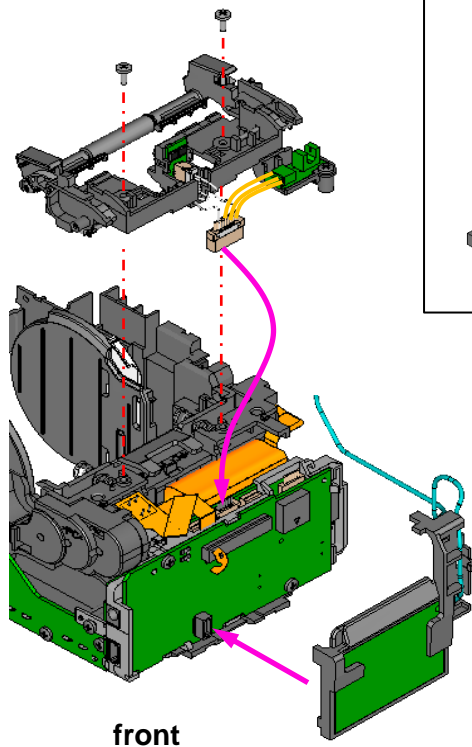

# PW208NX/PW208mNX SERVICE PARTS LIST

発行

PW208mNX  
WWPW26000  
WWPW2600G

PW208NX  
WWPW24000  
WWPW24080  
WWPW2400G  
WWPW2408G

SATO CORPORATION . TOKYO. JAPAN

DESCRIPTION  
Fig02-ASSY

<PW208NX>

DESCRIPTION  
Fig05-ASSY

<PW208NX>

<PW208mNX>

DESCRIPTION  
Fig06-ASSY

<PW208NX>

cable route

DESCRIPTION  
Fig07-ASSY

<PW208NX>

<PW208mNX>