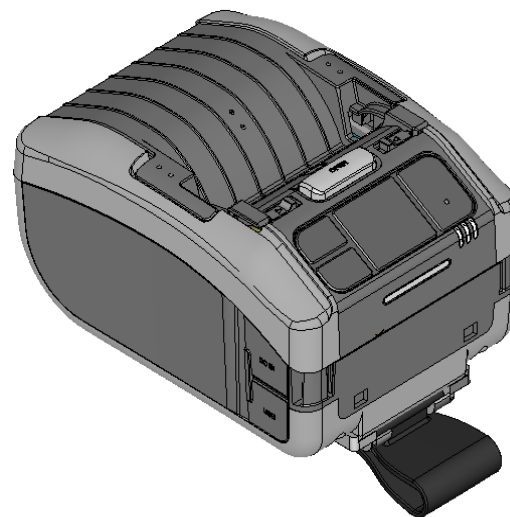

# PW208NX/PW208mNX SERVICE PARTS LIST

発行

PW208mNX  
WWPW26000  
WWPW2600G

PW208NX  
WWPW24000  
WWPW24080  
WWPW2400G  
WWPW2408G

SATO CORPORATION . TOKYO. JAPAN

DESCRIPTION  
Fig02-ASSY

<PW208NX>

DESCRIPTION  
Fig05-ASSY