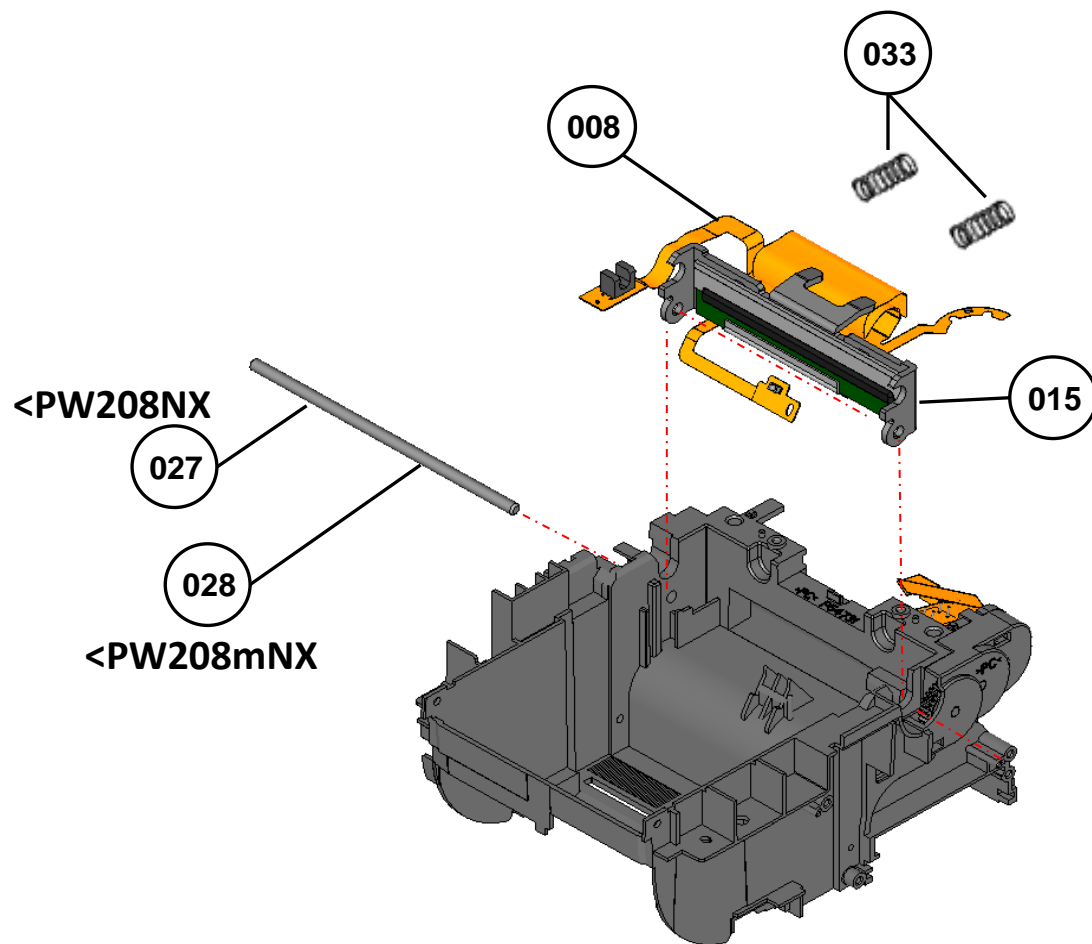

# PW208NX/PW208mNX SERVICE PARTS LIST

発行

PW208mNX  
WWPW26000  
WWPW2600G

PW208NX  
WWPW24000  
WWPW24080  
WWPW2400G  
WWPW2408G

SATO CORPORATION . TOKYO. JAPAN

DESCRIPTION  
Fig02-ASSY

<PW208NX>

DESCRIPTION  
Fig05-ASSY

<PW208NX>

<PW208mNX>

DESCRIPTION  
Fig06-ASSY

<PW208NX>

cable route

DESCRIPTION  
Fig07-ASSY

<PW208NX>

<PW208mNX>