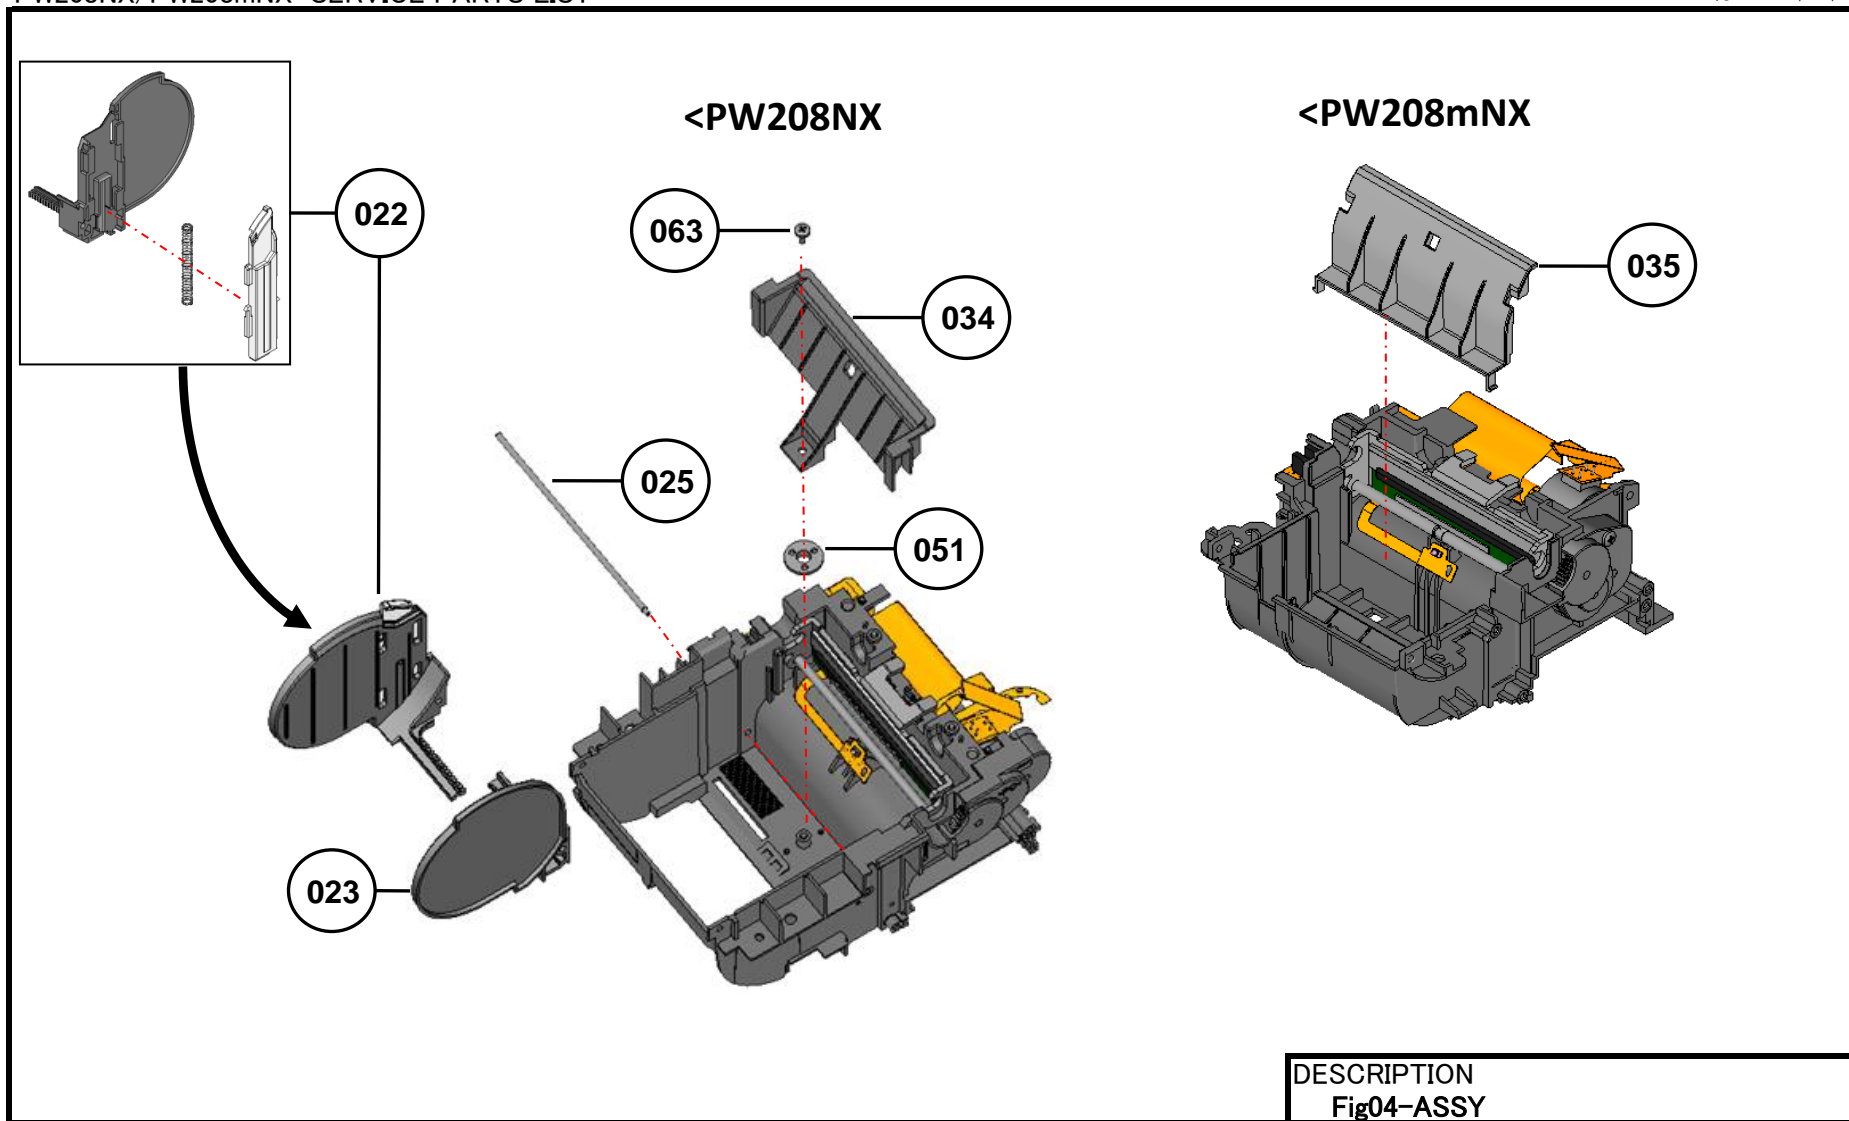

# PW208NX/PW208mNX SERVICE PARTS LIST

発行

PW208mNX  
WWPW26000  
WWPW2600G

PW208NX  
WWPW24000  
WWPW24080  
WWPW2400G  
WWPW2408G

SATO CORPORATION . TOKYO. JAPAN

DESCRIPTION  
Fig02-ASSY

<PW208NX>

DESCRIPTION  
Fig05-ASSY

<PW208NX>

<PW208mNX>

DESCRIPTION  
Fig06-ASSY

<PW208NX>

cable route

DESCRIPTION  
Fig07-ASSY

<PW208NX>

<PW208mNX>