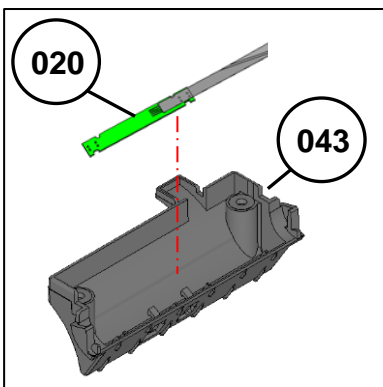

<PW208mNX>

DESCRIPTION
Fig06-ASSY