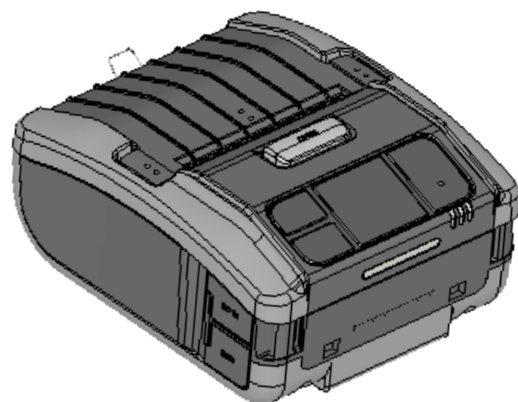

# PW208NX/PW208mNX SERVICE PARTS LIST

発行

PW208mNX  
WWPW26000  
WWPW2600G

PW208NX  
WWPW24000  
WWPW24080  
WWPW2400G  
WWPW2408G

SATO CORPORATION . TOKYO. JAPAN

DESCRIPTION  
Fig02-ASSY

<PW208NX>

DESCRIPTION  
Fig05-ASSY