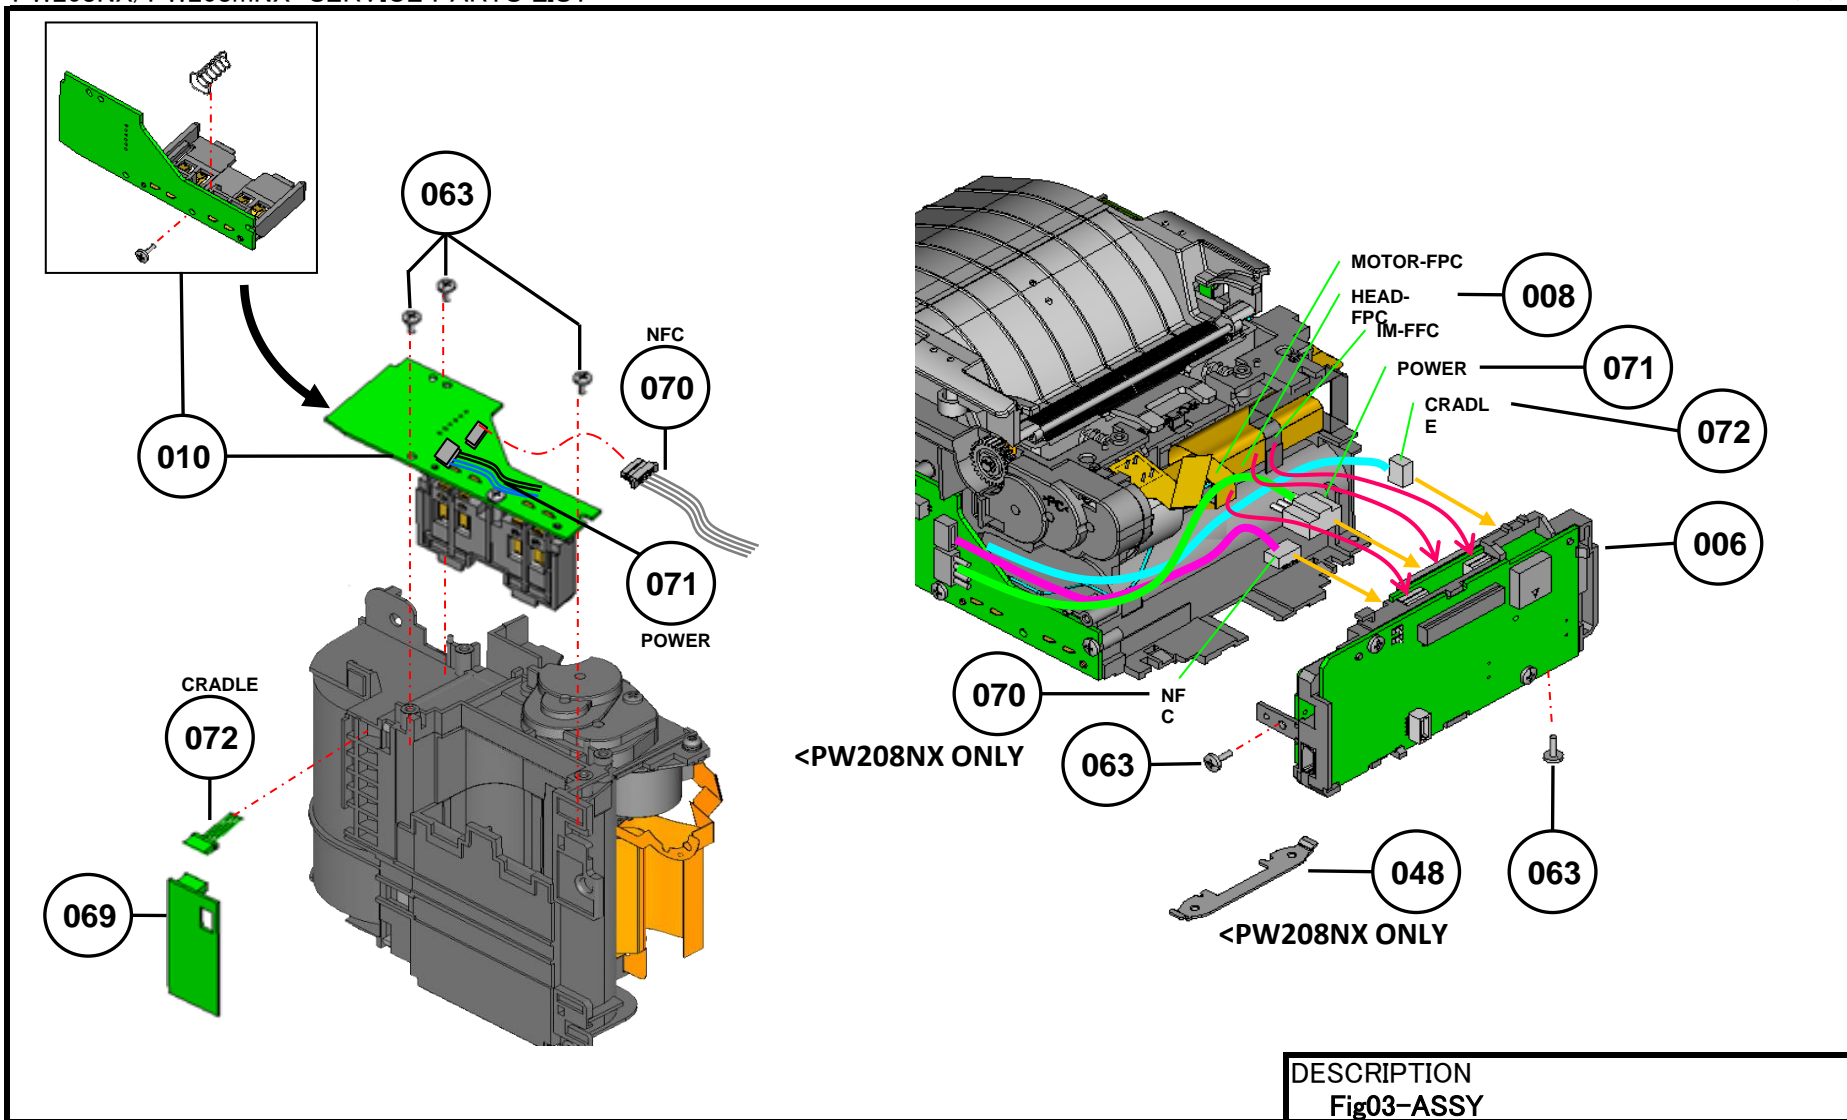

# PW208NX/PW208mNX SERVICE PARTS LIST

発行

PW208mNX  
WWPW26000  
WWPW2600G

PW208NX  
WWPW24000  
WWPW24080  
WWPW2400G  
WWPW2408G

SATO CORPORATION . TOKYO. JAPAN

DESCRIPTION  
Fig02-ASSY

<PW208NX>

DESCRIPTION  
Fig05-ASSY

<PW208NX>

<PW208mNX>

DESCRIPTION  
Fig06-ASSY

<PW208NX>

cable route

DESCRIPTION  
Fig07-ASSY

<PW208NX>

<PW208mNX>