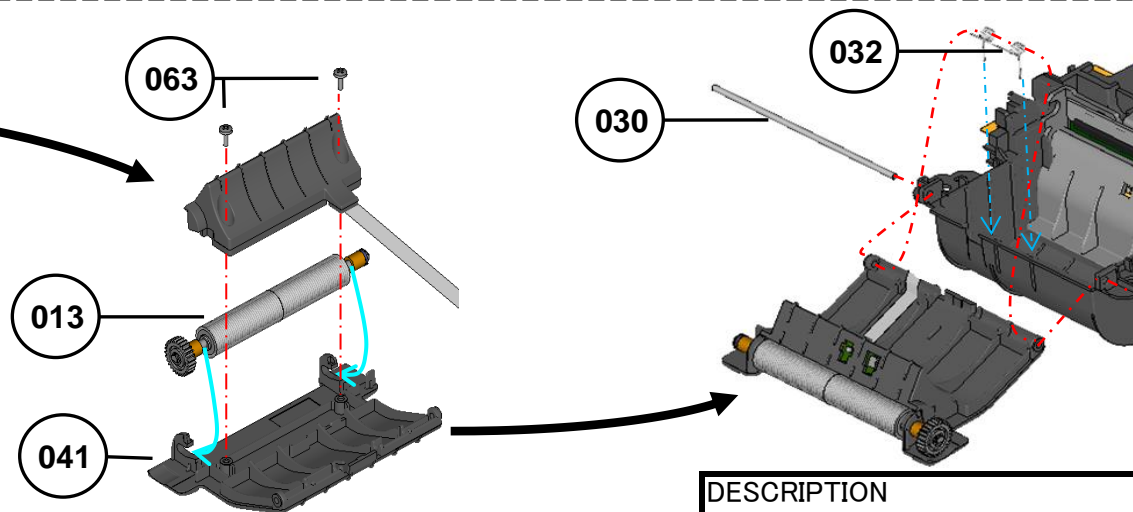

<PW208mNX>

DESCRIPTION
Fig06-ASSY