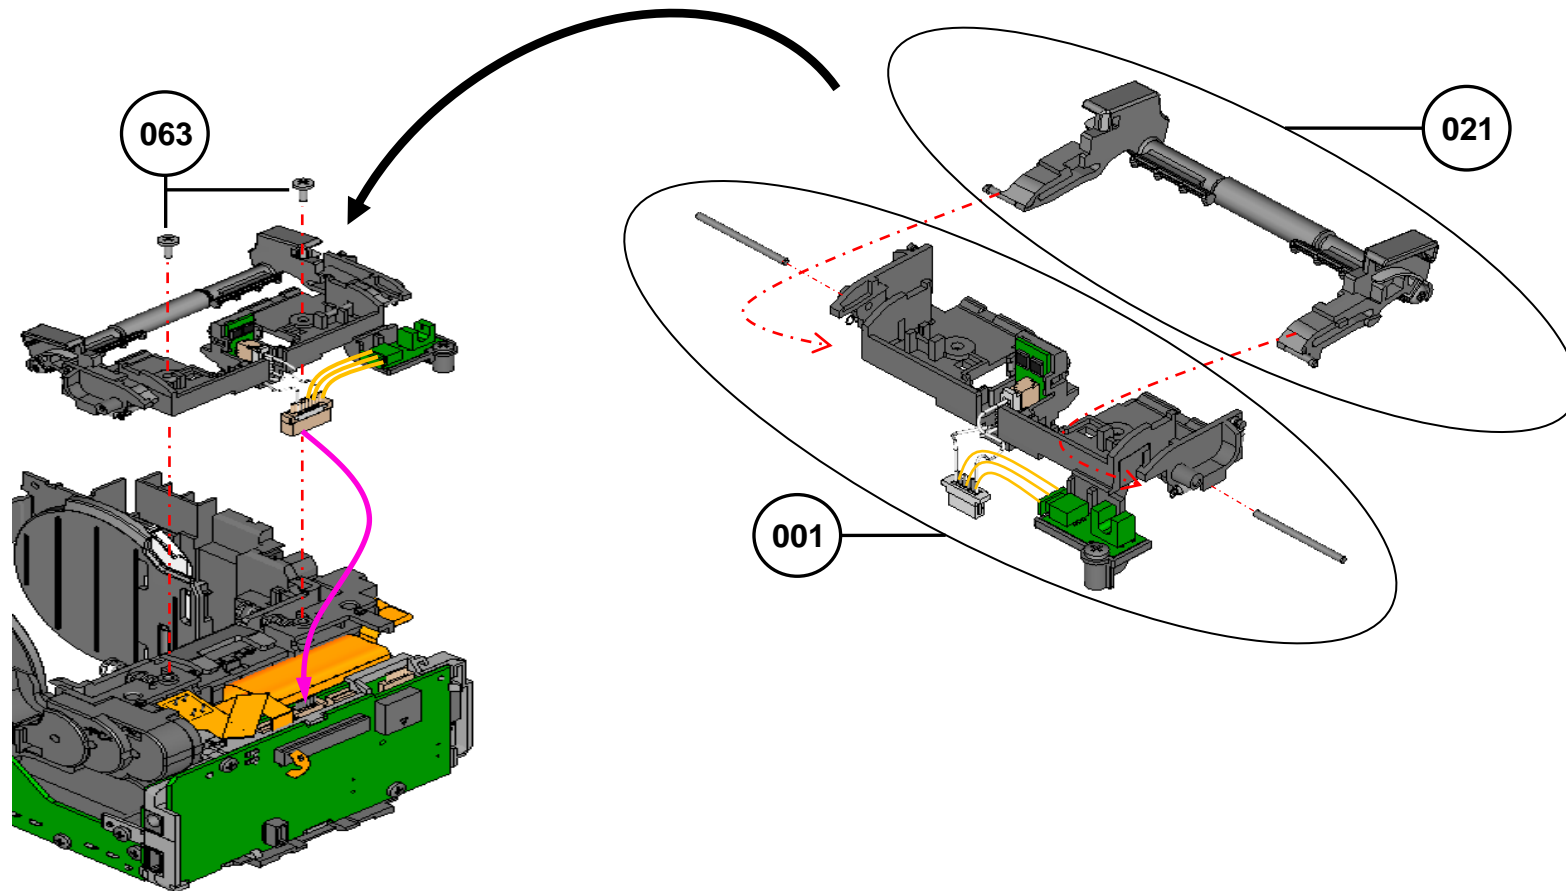

# PW208NX/PW208mNX SERVICE PARTS LIST

発行

PW208mNX  
WWPW26000  
WWPW2600G

PW208NX  
WWPW24000  
WWPW24080  
WWPW2400G  
WWPW2408G

SATO CORPORATION . TOKYO. JAPAN

DESCRIPTION  
Fig02-ASSY

<PW208NX>

DESCRIPTION  
Fig05-ASSY

<PW208NX>

<PW208mNX>

DESCRIPTION  
Fig06-ASSY

<PW208NX>

cable route

DESCRIPTION  
Fig07-ASSY

<PW208NX>

<PW208mNX>