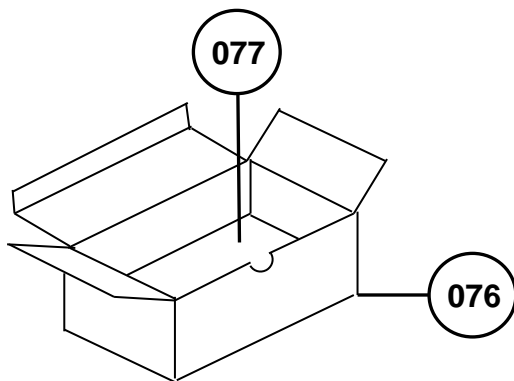

# PW208NX/PW208mNX SERVICE PARTS LIST

発行

PW208mNX  
WWPW26000  
WWPW2600G

PW208NX  
WWPW24000  
WWPW24080  
WWPW2400G  
WWPW2408G

SATO CORPORATION . TOKYO. JAPAN

DESCRIPTION  
Fig02-ASSY

<PW208NX>

DESCRIPTION  
Fig05-ASSY

<PW208NX>

<PW208mNX>

DESCRIPTION  
Fig06-ASSY

<PW208NX>

cable route

DESCRIPTION  
Fig07-ASSY

<PW208NX>

<PW208mNX>

DESCRIPTION  
Fig9-ASSY