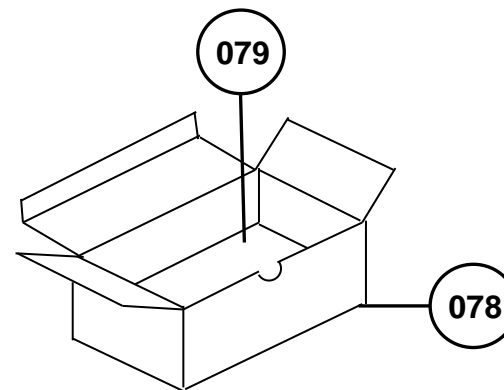

# PW208NX/PW208mNX SERVICE PARTS LIST

発行

PW208mNX  
WWPW26000  
WWPW2600G

PW208NX  
WWPW24000  
WWPW24080  
WWPW2400G  
WWPW2408G

SATO CORPORATION . TOKYO. JAPAN

DESCRIPTION  
Fig02-ASSY

<PW208NX>

DESCRIPTION  
Fig05-ASSY

<PW208NX>

<PW208mNX>

DESCRIPTION  
Fig06-ASSY

<PW208NX>

cable route

DESCRIPTION  
Fig07-ASSY

<PW208NX>

<PW208mNX>