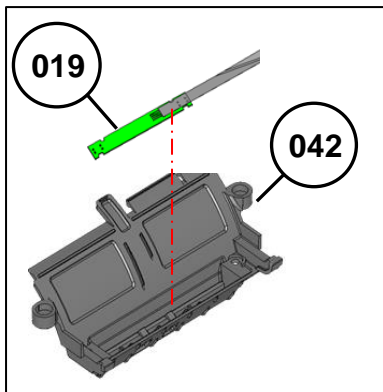

<PW208NX>