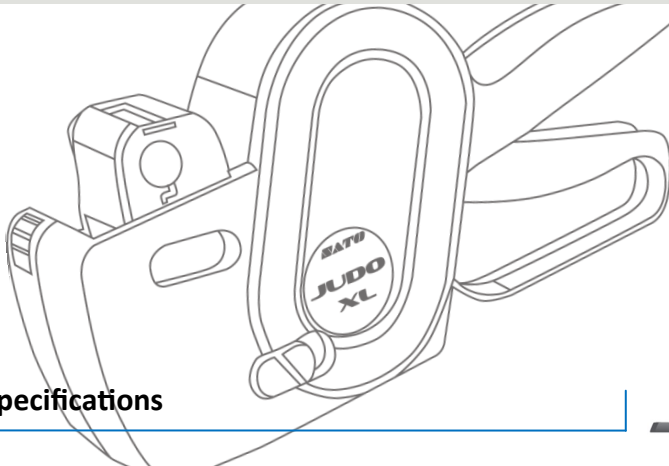

Wide open path for label loading

- Clear open path for easy label loading

One-Touch easy load ink roller

- Convenience of loading ink roller with no mess

Uniquely designed print band mechanism

- Eliminates ink smudging

Clear & Efficient Labelling with Big & Bold Characters

The **JUDO XL** large print model complements SATO's JUDO and KENDO range of hand labellers.

JUDO XL has the ability to print one line in bold alphanumeric characters with a font height up to 7.6mm.

Bold characters provide enhanced readability, making this hand labeller exceptionally suitable for sales promotion and coding requirements.

Prints bold alphanumeric characters in either black or red with the option to choose between three label types, wavy, rectangular or die cut.

6 Bold Characters

111111
 222222
 333333
 444444
 555555
 666666
 777777
 888888
 999999
 000000
 № g
 €€€€%€
 ££·KPP

General Specifications

JUDO XL

Model	JUDO XL
Bands Per Head	6
Font Height	7.6mm / 0.30"
Label Size	W 26mm x P 16mm / W 1.02" x P 0.63" (Die Cut: W 24mm x P 14mm)
Label Shape Supported	Rectangular, Wavy, Rectangular Die Cut
No. of Labels Per Roll	1,200 labels per roll
Labeller Size	W 50mm x D 245mm x H123.5mm W 1.97" x D 9.65" x H 4.87"
Labeller Weight	293g
Label Types	Plain or pre-printed with logos and information, multi-colours and shapes
Label Adhesives	Permanent, Freeze, Peel, Wash-Off, Outdoor
Label Design	SATO UK's In-House Studio Services