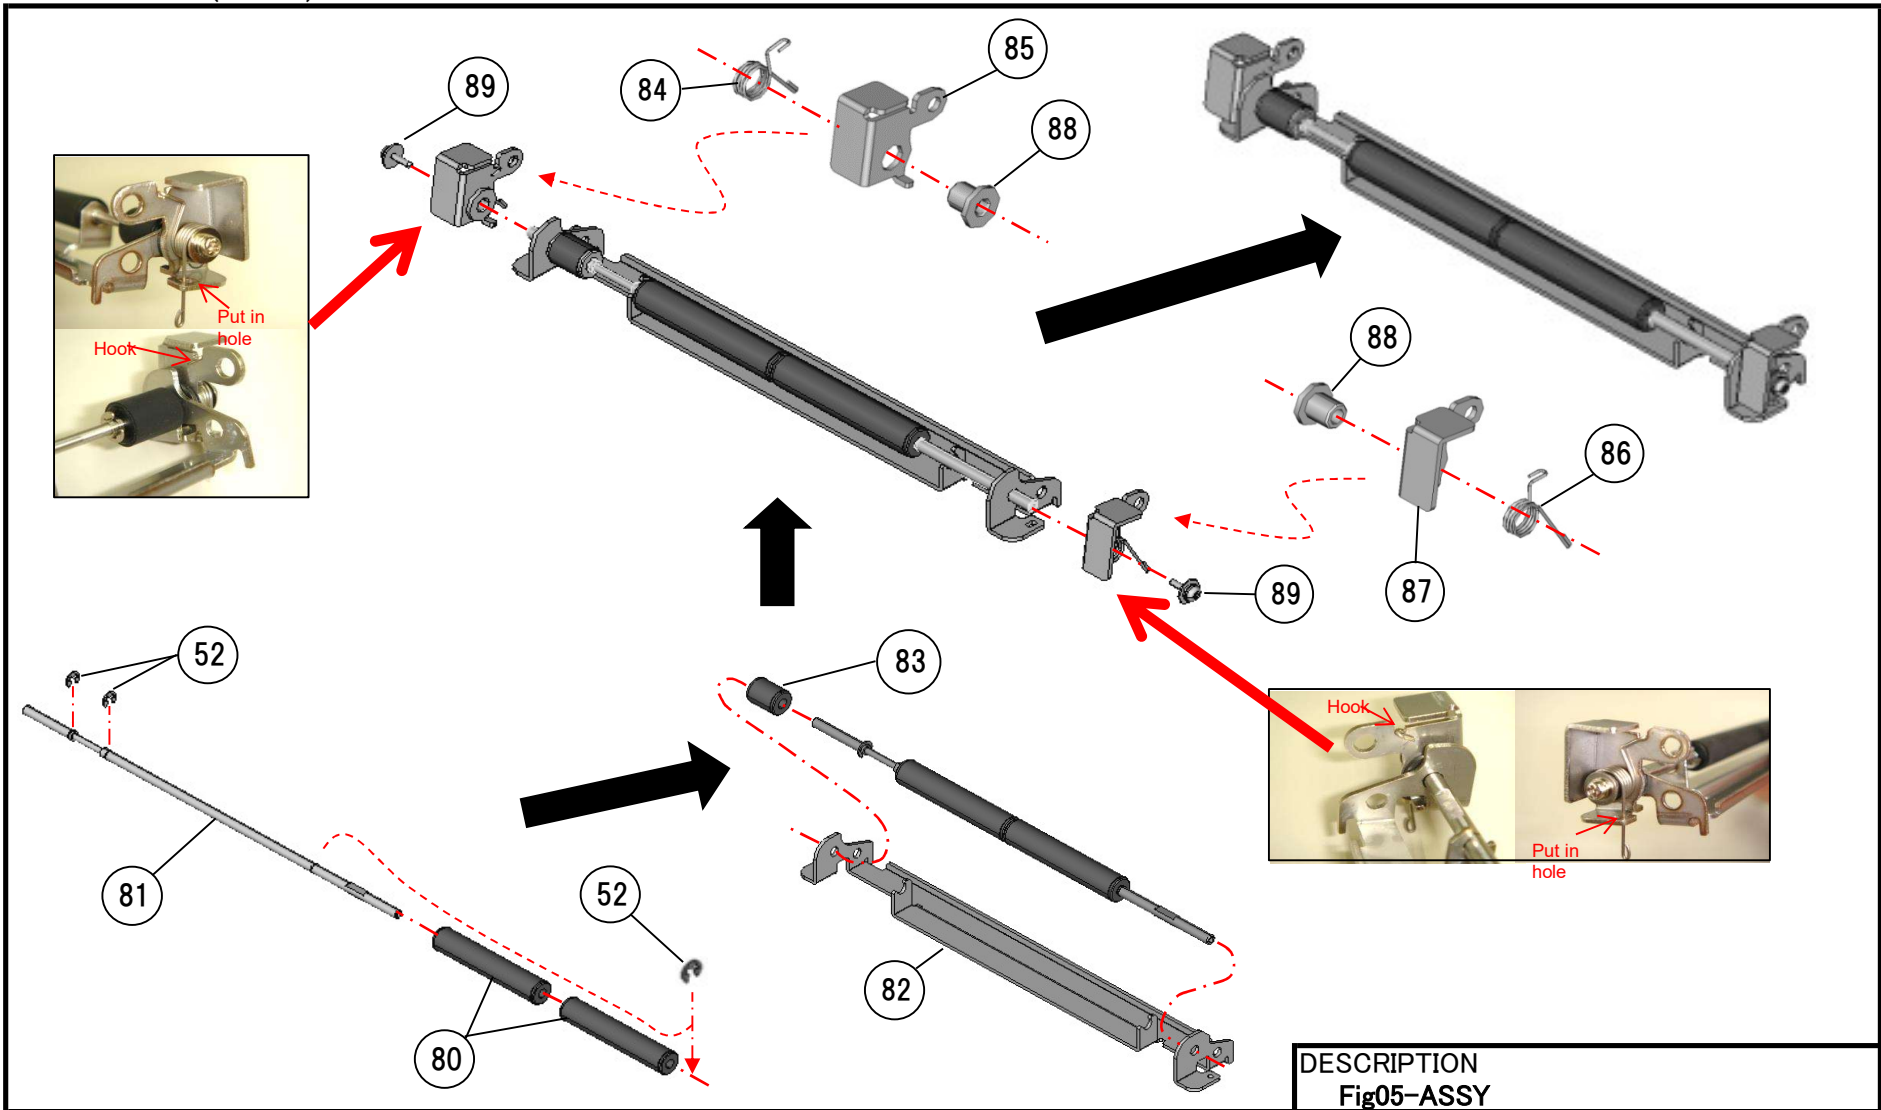

DISPENSER KIT(CL4NX) SERVICE PARTS LIST

DESCRIPTION
Fig05-ASSY