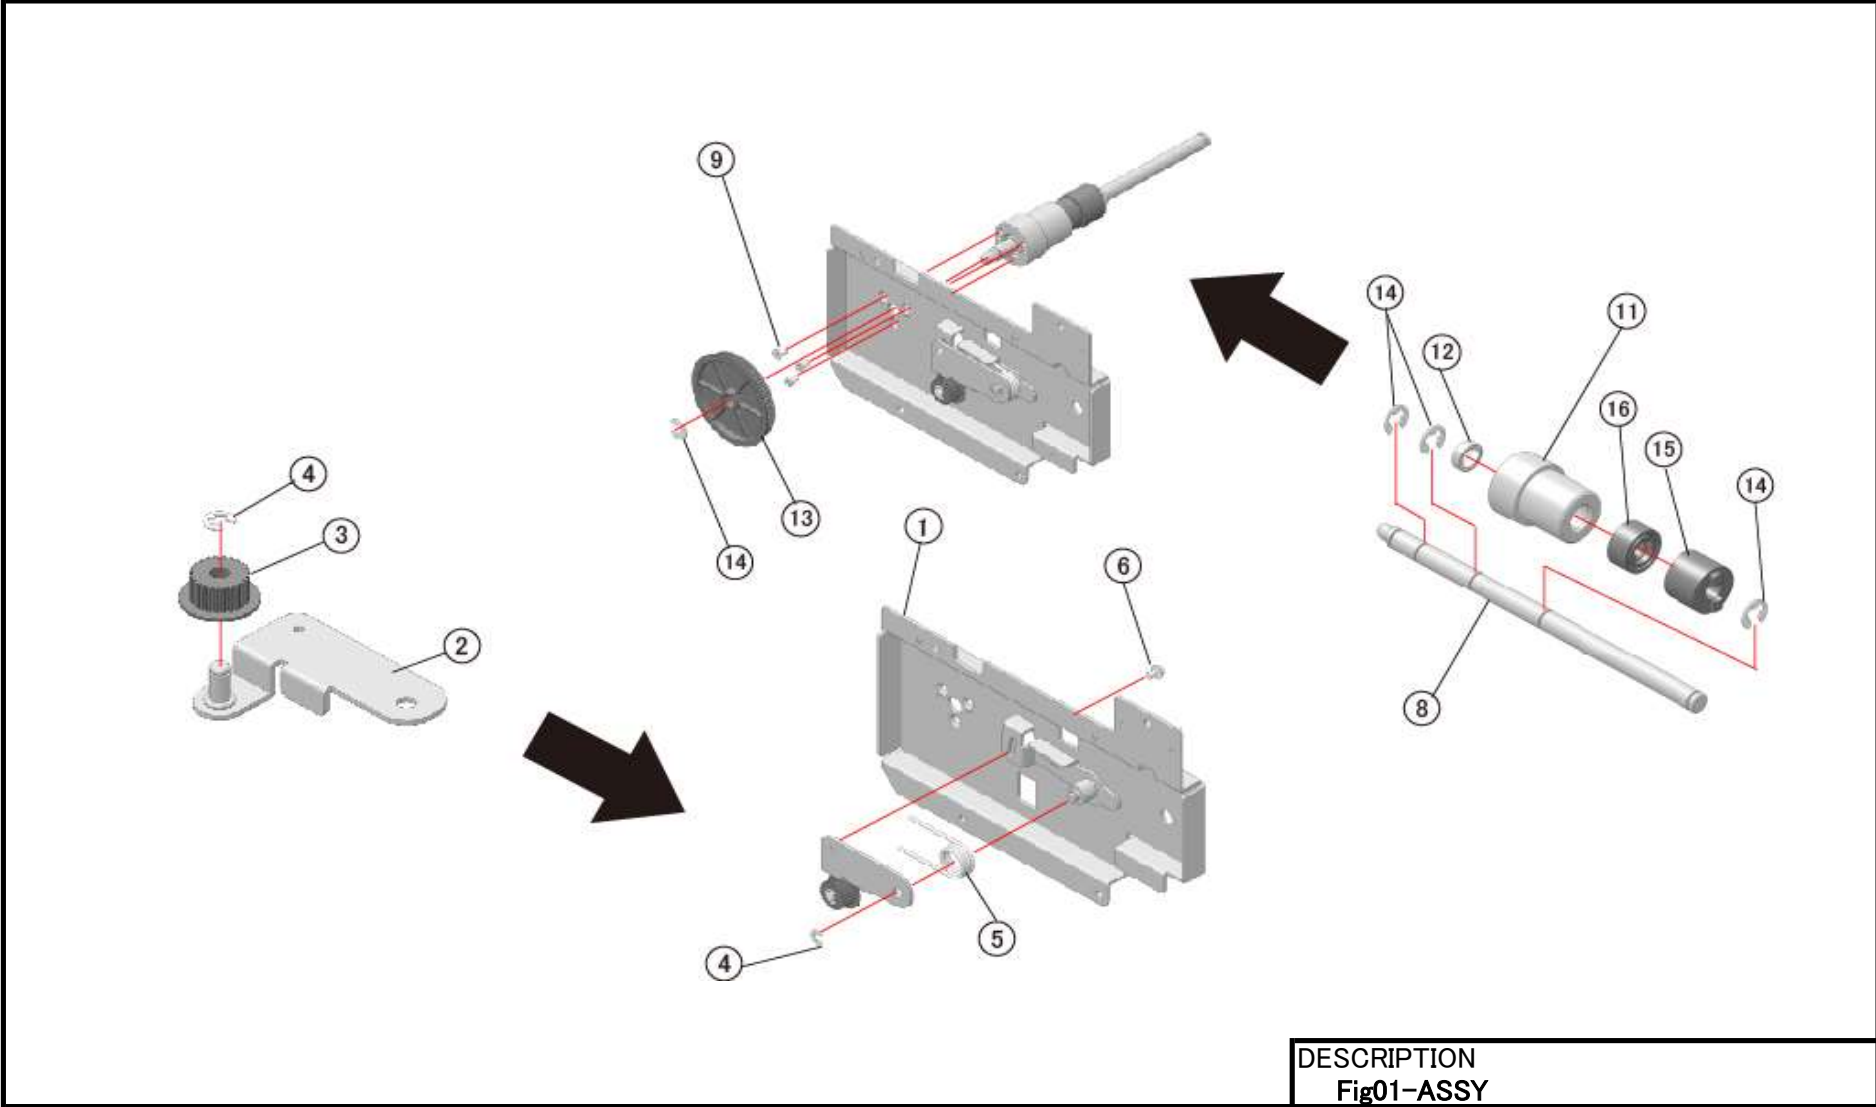

CL4NX PLUS DISPENSER KIT SERVICE PARTS LIST

Ver.04
WWCLP5200
WWCLP5400

SATO CORPORATION . TOKYO. JAPAN

DISPENSER KIT(CL4NX) SERVICE PARTS LIST

DISPENSER KIT(CL4NX) SERVICE PARTS LIST

DISPENSER KIT(CL4NX) SERVICE PARTS LIST