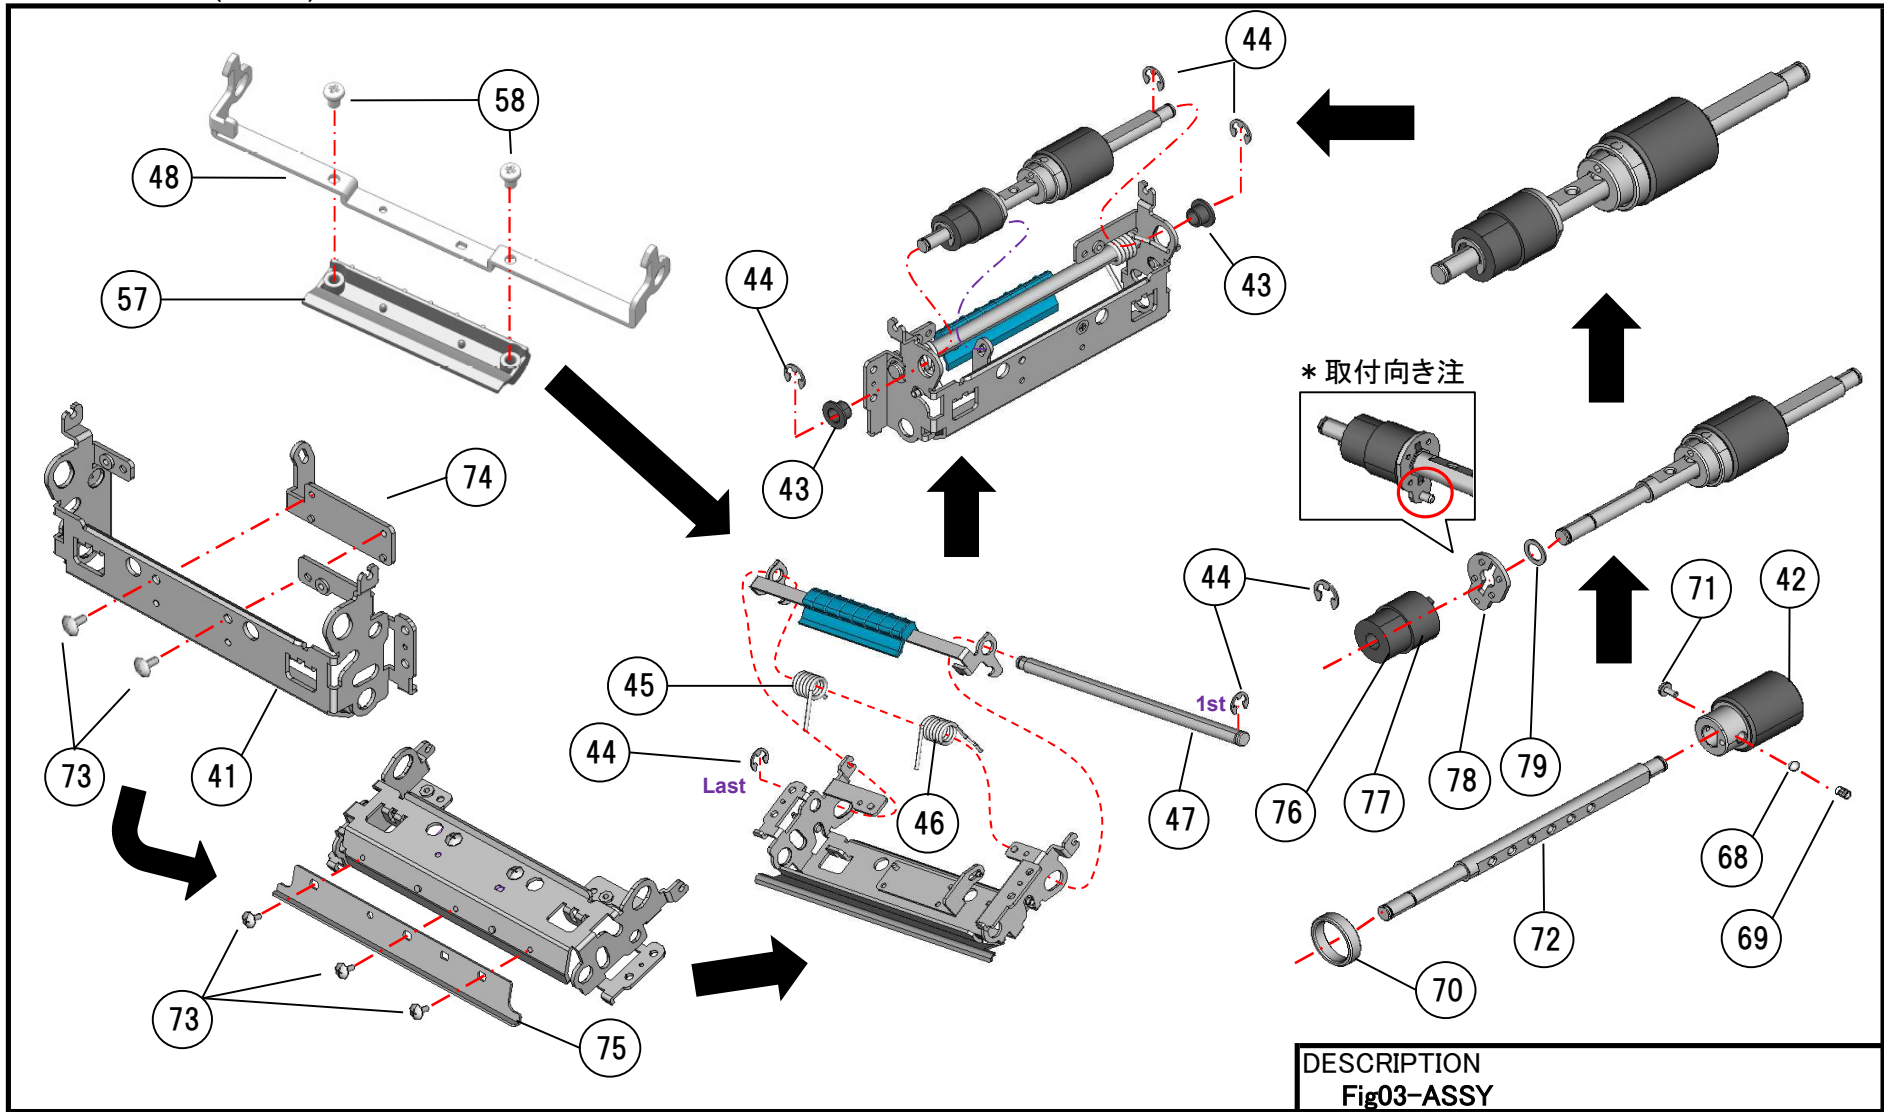

CL4NX PLUS DISPENSER KIT SERVICE PARTS LIST

Ver.04
WWCLP5200
WWCLP5400

SATO CORPORATION . TOKYO. JAPAN

DISPENSER KIT(CL4NX) SERVICE PARTS LIST

DISPENSER KIT(CL4NX) SERVICE PARTS LIST

DISPENSER KIT(CL4NX) SERVICE PARTS LIST