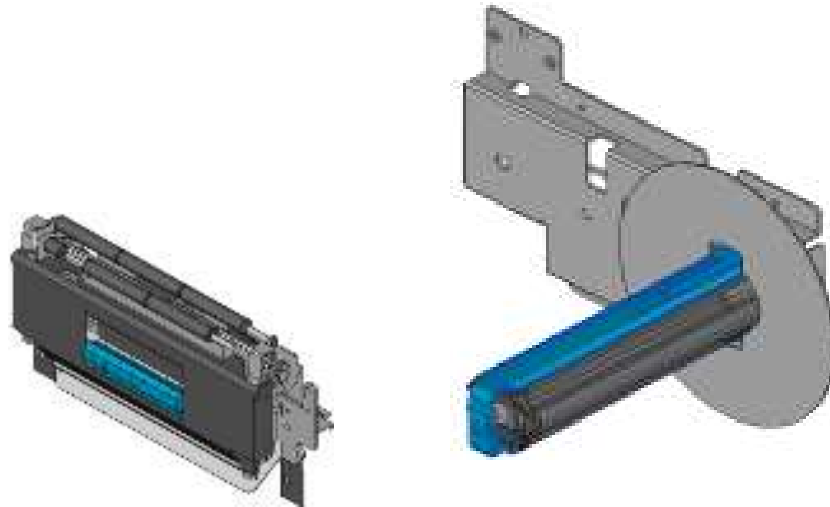

CL4NX PLUS DISPENSER KIT SERVICE PARTS LIST

Ver.04
WWCLP5200
WWCLP5400

SATO CORPORATION . TOKYO. JAPAN

DISPENSER KIT(CL4NX) SERVICE PARTS LIST

DISPENSER KIT(CL4NX) SERVICE PARTS LIST

DISPENSER KIT(CL4NX) SERVICE PARTS LIST