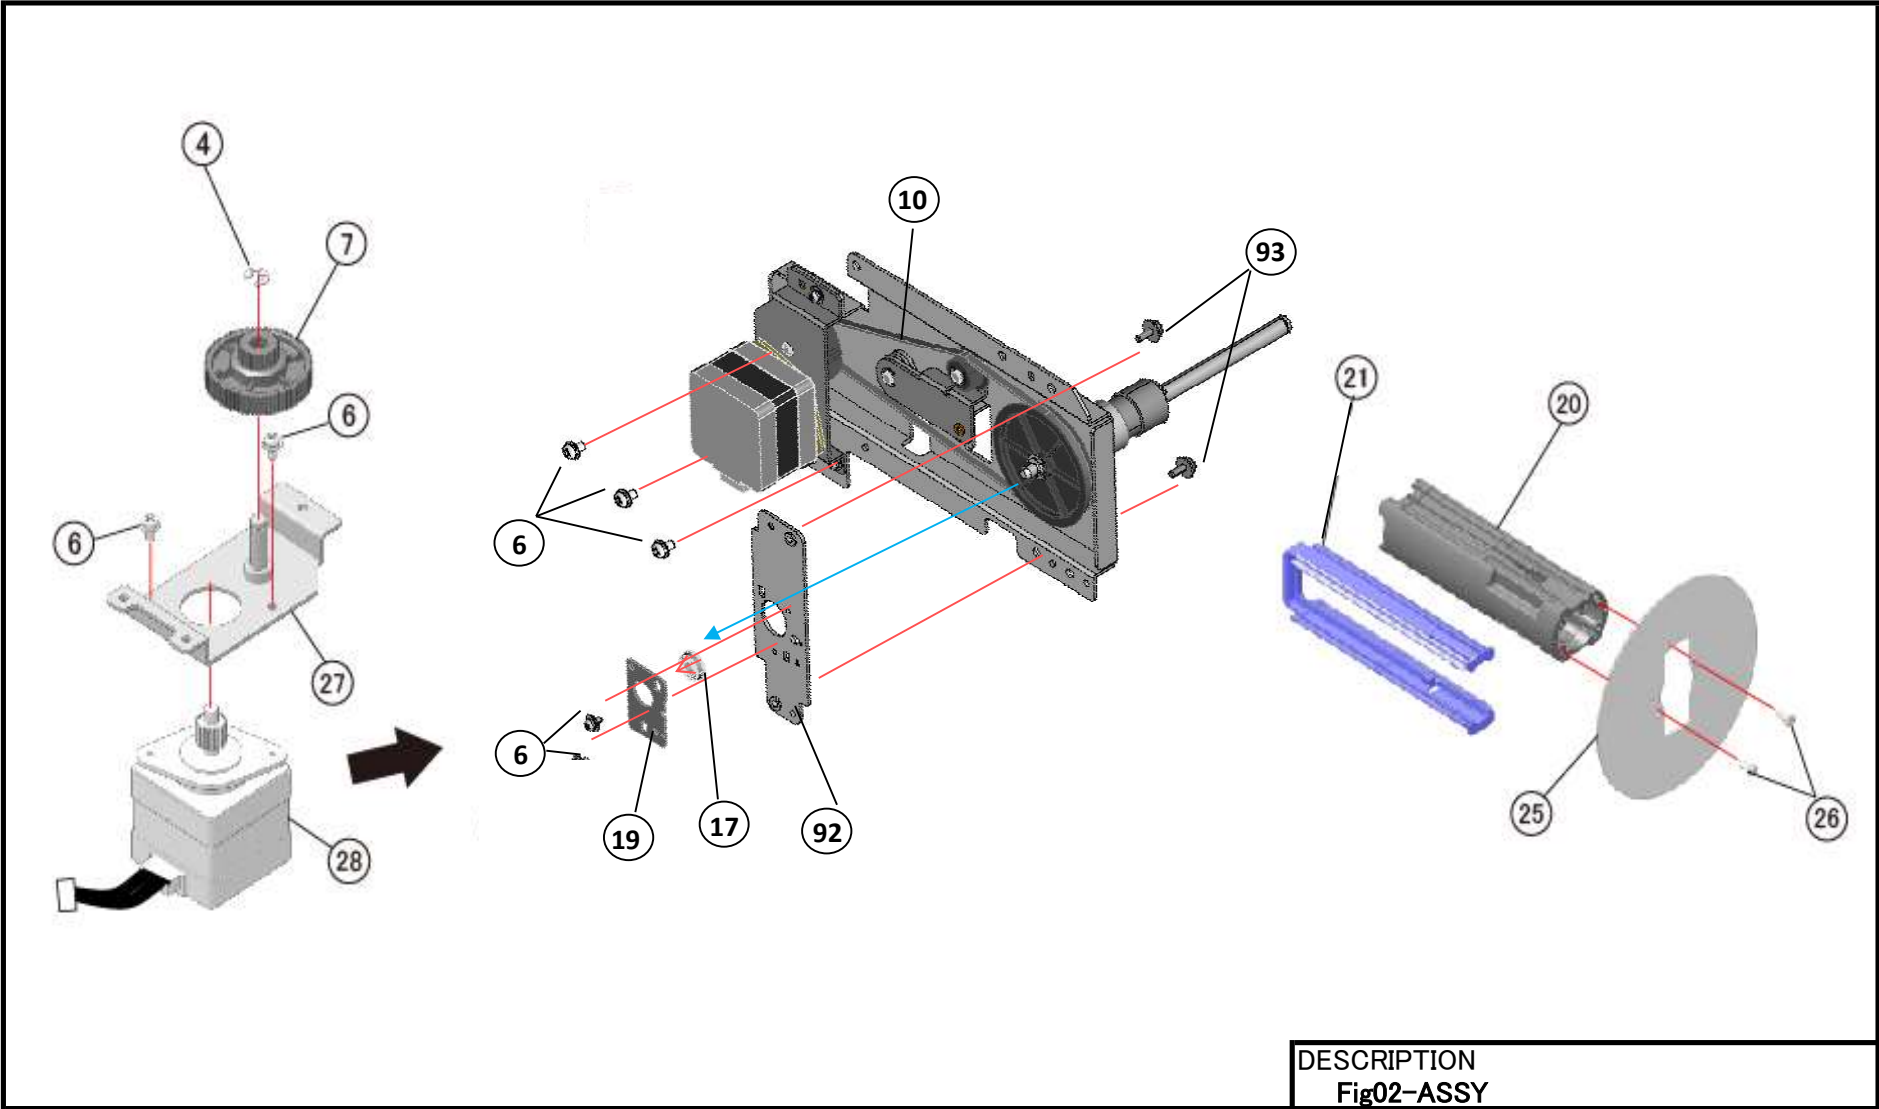

CL4NX PLUS DISPENSER KIT SERVICE PARTS LIST

Ver.04
WWCLP5200
WWCLP5400

SATO CORPORATION . TOKYO. JAPAN

DISPENSER KIT(CL4NX) SERVICE PARTS LIST

DISPENSER KIT(CL4NX) SERVICE PARTS LIST

DISPENSER KIT(CL4NX) SERVICE PARTS LIST