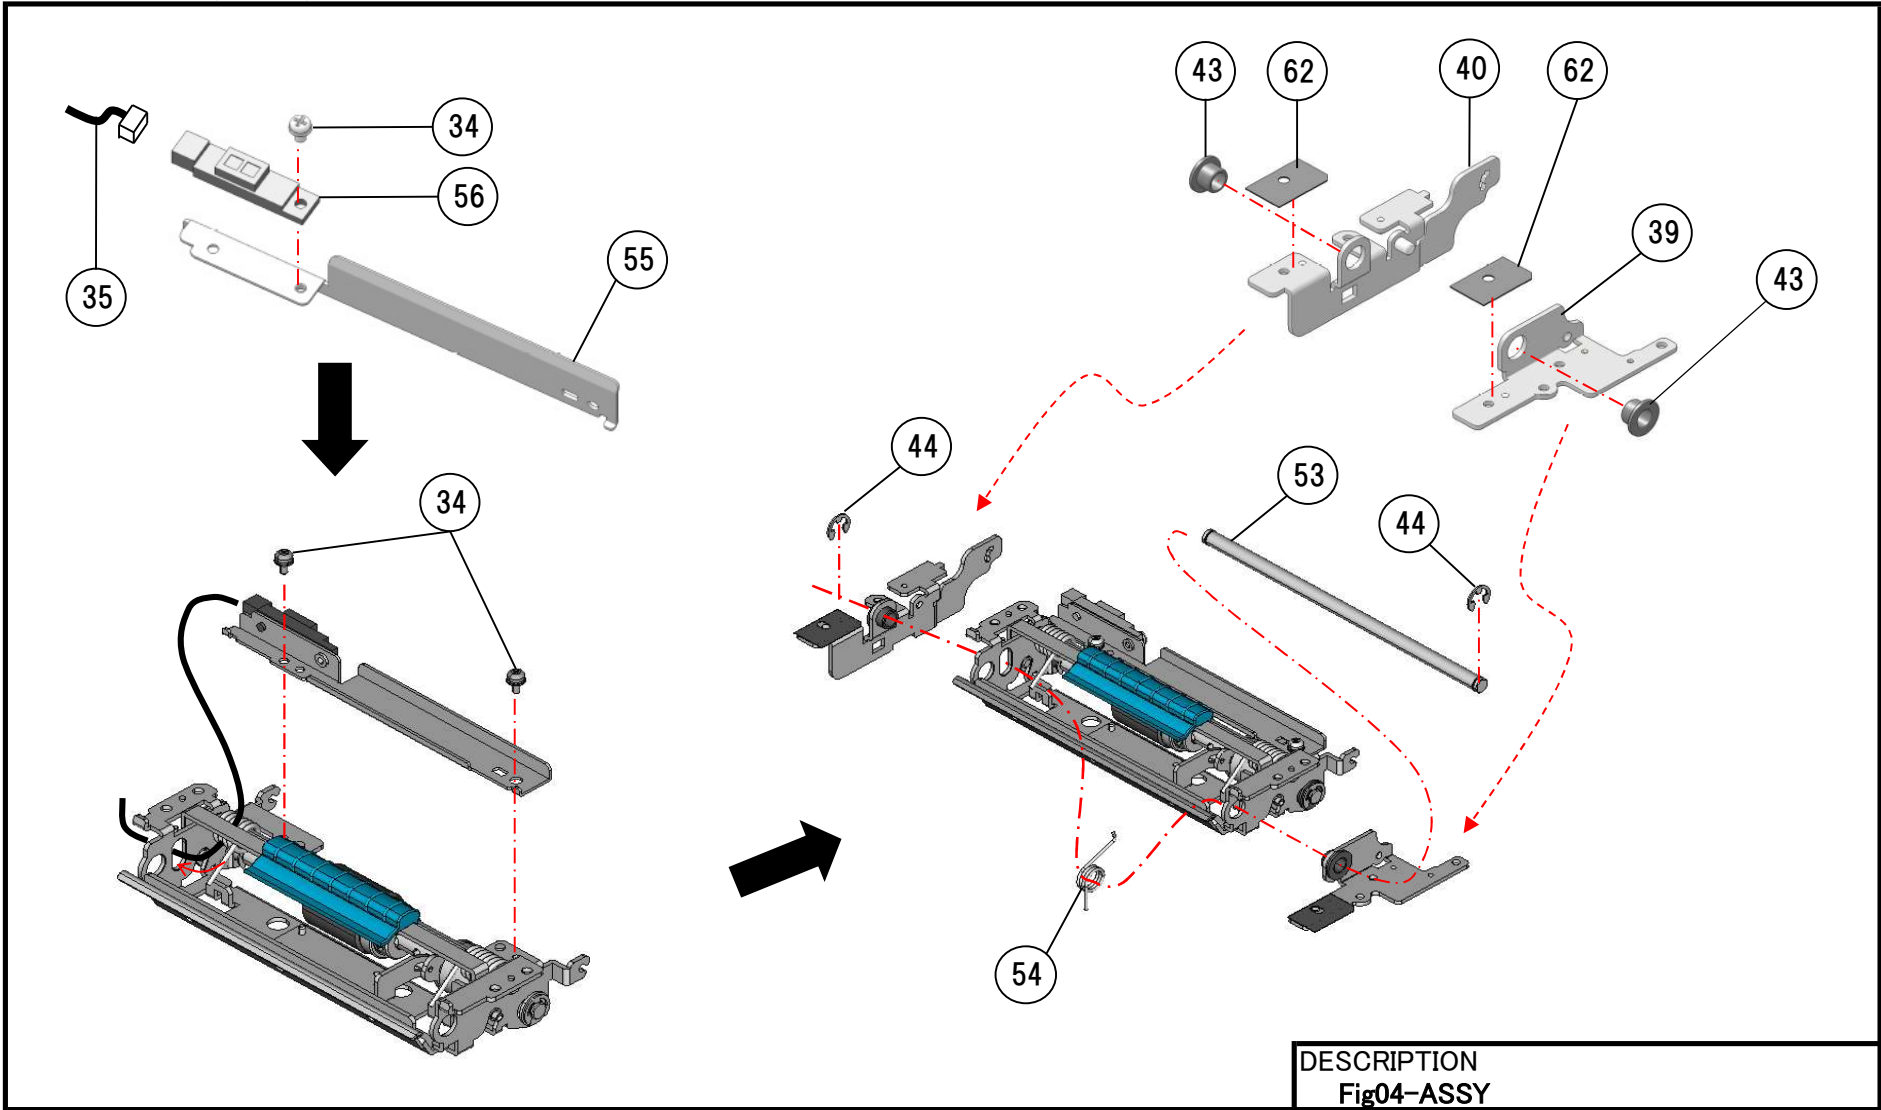

DISPENSER KIT(CL4NX) SERVICE PARTS LIST